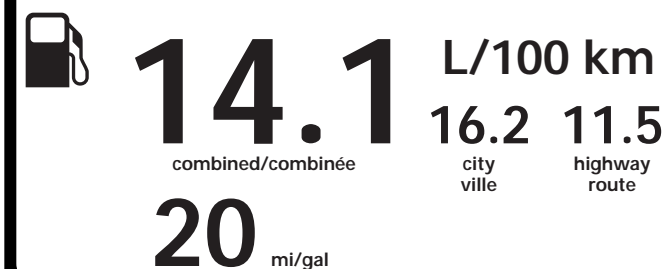

*EXCLUDES LICENSE FEE, PROVINCIAL AND FEDERAL SALES TAXES AND DEALER SUPPLIED OPTIONS AND ACCESSORIES.
** SEE BROCHURE FOR DETAILS

For more information visit: www.ramtruck.ca or call 1-800-465-2001

FCA Canada Inc.

5-YEAR / 100,000-KM
$0 DEDUCTIBLE
POWERTRAIN WARRANTY

24-Hour Roadside Assistance

FULLY TRANSFERABLE

2016 Chrysler, Jeep Dodge and Ram vehicles are backed by a 5-year or 100,000-kilometre fully transferable Powertrain Limited Warranty* with $0 deductible plus 24-hour roadside assistance.+ SRT vehicles are backed by a 3-year or 60,000-kilometre fully transferable Powertrain Limited Warranty* with $0 deductible plus 24-hour roadside assistance. Basic Warranty coverage is for 3 years or 60,000 kilometres.* Rust-through coverage on all body sheet metal is for 3 years. The Cummins Turbo Diesel engine is protected by a separate Limited Warranty, covering the engine for 5 years or 160,000 kilometres.* The EcoDiesel engine is backed by a 5-year or 100,000-kilometre fully transferable Powertrain Limited Warranty* with $0 deductible plus 24-hour roadside assistance.+

* Whichever comes first. Some conditions may apply. The 5-year/100,000-kilometre Powertrain Limited Warranty does not apply to vehicles sold for certain commercial uses. See your retailer for full details.

Canada

ENERGUIDE

Gasoline Vehicle
Véhicule à essence

Fuel Consumption / Consommation de carburant

Annual fuel COST
for an annual distance of 20,000 km, and an average fuel price of $1.09 per litre

$ 3 074

Coût annuel en carburant
pour une distance annuelle de 20 000 km, et un prix moyen du carburant de 1,09 $ par litre

Standard pickup trucks range from /
Les camionnettes ordinaires
font entre

10.1 - 16.6 L/100 km

L_e is gasoline litre equivalent
L_e signifie litre équivalent d'essence

Carbon Dioxide Rating / Indice de dioxyde de carbone

Tailpipe emissions only / Émissions du tuyau d'échappement seulement

Smog Rating / Indice de Smog

Estimates are based on Government of Canada approved criteria and testing methods. Vehicle's actual fuel consumption will vary.

Estimations établies selon des méthodes d'essai et des critères approuvés par le gouvernement du Canada. La consommation de carburant réelle du véhicule variera.

For more information visit

vehicles.nrcan.gc.ca vehicules.nrcan.gc.ca

Pour plus d'information visitez