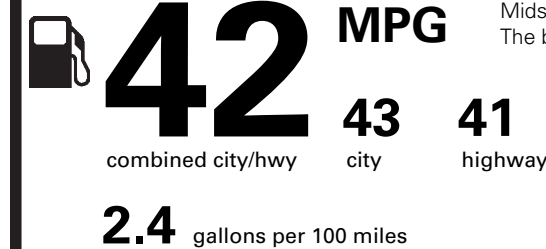

- .18" PREM PNT DK STNLS ALUM WH
- DECEMBER DELIVERY MONTH
- 50 STATE EMISSIONS
- POR01
- FRONT LICENSE PLATE BRACKET

NO CHARGE
NO CHARGE
NO CHARGE

PRICE INFORMATION

BASE PRICE	\$34,485.00
TOTAL OPTIONS/OTHER	
TOTAL VEHICLE & OPTIONS/OTHER	34,485.00
DESTINATION & DELIVERY	895.00

EPA DOT Fuel Economy and Environment

Gasoline Vehicle

Fuel Economy

Midsized Cars range from 14 to 136 MPG. The best vehicle rates 136 MPGe.

You save **\$2,500** in fuel costs over 5 years compared to the average new vehicle.