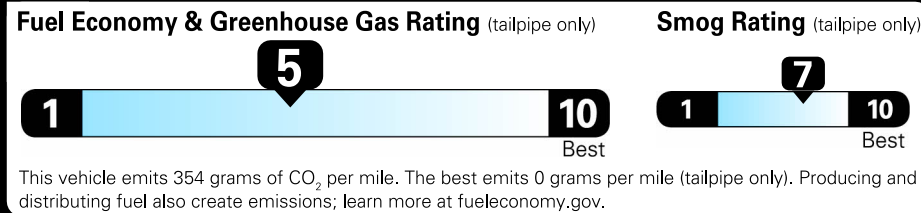

LOC:
Tornado Red Exterior

Dealer Stock Status: SOLD

VIN: 3VWH17AU2KM502225
Titan Black Leatherette Interior

MODEL: BX6EQ7-2019 Golf Alltrack TSI® SEL w/ 4MOTION®
2019100-DUPLICATE

EPA DOT Fuel Economy and Environment

Gasoline Vehicle

Fuel Economy
25 MPG
combined city/hwy
22 city
30 highway
4 gallons per 100 miles

Small Station Wagons range from 24 to 119 MPG. The best vehicle rates 136 MPGe.

You spend $750
more in fuel costs over 5 years
compared to the average new vehicle.

Annual fuel COST
$1,550

Actual results will vary for many reasons, including driving conditions and how you drive and maintain your vehicle. The average new vehicle gets 27 MPG and costs $7,000 to fuel over 5 years. Cost estimates are based on 15,000 miles per year at $2.55 per gallon. MPGe is miles per gasoline gallon equivalent. Vehicle emissions are a significant cause of climate change and smog.

fueleconomy.gov
Calculate personalized estimates and compare vehicles

GOVERNMENT 5-STAR SAFETY RATINGS

Overall Vehicle Score ★★★★★
Based on the combined ratings of frontal, side and rollover. Should ONLY be compared to other vehicles of similar size and weight.

Frontal Crash Driver ★★★★★
Passenger ★★★★★
Based on the risk of injury in a frontal impact. Should ONLY be compared to other vehicles of similar size and weight.

Side Crash Front Seat ★★★★★
Rear Seat ★★★★★
Based on the risk of injury in a side impact.

Rollover ★★★★★
Based on the risk of rollover in a single-vehicle crash.

Star ratings range from 1 to 5 stars (★★★★★) with 5 being the highest.
Source: National Highway Traffic Safety Administration (NHTSA),
www.safercar.gov or 1-888-327-4236

PARTS CONTENT INFORMATION

For vehicles in this carline:
U.S./CANADIAN PARTS CONTENT: 7%
Major sources of foreign parts content:
MEXICO 31%
GERMANY 28%
Note: parts content does not include final assembly, distribution or other non-parts costs.
For this vehicle:
Final assembly point:
PUEBLA, MEXICO
Country of origin:
ENGINE: MEXICO
TRANSMISSION: GERMANY

VIN: 3VWH17AU2KM502225

Port of Entry: JACKSONVILLE

SOLD TO: 405146
AUTONATION VW MALL OF GEORGIA
3711 BUFORD DR
BUFORD, GA 30519

SHIP TO: 405146
AUTONATION VW MALL OF GEORGIA
3711 BUFORD DR
BUFORD, GA 30519

2019 Golf Alltrack TSI® SEL w/ 4MOTION®

Tornado Red Exterior
Titan Black Leatherette Interior

Volkswagen

STANDARD FEATURES (unless replaced by packages or options)

PERFORMANCE

- 1.8L TSI® 16-valve DOHC turbocharged 4-cylinder engine w/ direct fuel injection
- 4MOTION® all-wheel drive system w/ Active Control
- XDS® Electronic Differential Lock
- Four-wheel independent suspension
- Raised suspension w/ front underbody guard
- Electro-mechanical power steering w/ variable assistance

SAFETY FEATURES

- 3-point safety belts, all seating positions
- Advanced Airbag Protection System w/ 6 airbags
- Anti-lock Braking System (ABS) w/ disc brakes
- Anti-Slip Regulation (ASR) & Engine Brake Assist (EBA)
- Electronic Brake-pressure Distribution (EBD) & Hydraulic Brake Assist (HBA)
- Electronic Stability Control (ESC) & Electronic Differential Lock (EDL)
- Intelligent Crash Response System (ICRS)
- Lower Anchors & Tethers for Children (LATCH)
- Rear View Camera System
- Tire Pressure Monitoring System (TPMS)

EXTERIOR