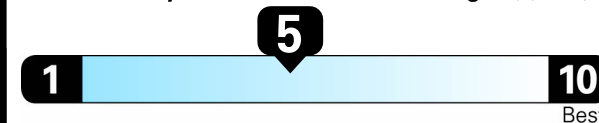

TECHNOLOGY & CONVENIENCE

- Forward Collision Warning & Autonomous Emergency Braking w/ Pedestrian Monitoring (Front Assist)
- Blind Spot Monitor (Side Assist) w/ Rear Traffic Alert
- Hill Hold Control
- Keyless access (front doors & hatch) w/ push-button start
- Composition Media: 8" touchscreen AM/FM/HD Radio™ & CD player w/ USB, voice control & SiriusXM® Satellite Radio (w/ limited time trial subscription)
- 8-speaker sound system
- Bluetooth® connectivity (for compatible devices)
- Cruise control
- Color multi-function display (MFD) w/ trip computer
- Electric parking brake

The People First Warranty*

- 6 Years/72,000 Miles (whichever occurs first)
- New Vehicle Limited Warranty
- Includes coverage for powertrain components

*For important details, see dealer for a copy of the VW warranty booklet.

ADDITIONAL WARRANTY INFORMATION

- Limited Warranty against Corrosion Perforation: 7 years/100,000 miles (whichever occurs first)**
- **See owner's literature or dealer for warranty exclusions and limitations.

24-HOUR ROADSIDE ASSISTANCE

- 3 years/36,000 miles (whichever occurs first), for towing, jump starts, tire changes, out-of-fuel & lock-out. Services provided by third party supplier.

VW CAR-NET® features included:

- App-Connect® (Smartphone Integration & Interface)

Annual fuel COST
$1,800

Fuel Economy & Greenhouse Gas Rating (tailpipe only)

This vehicle emits 350 grams of CO₂ per mile. The best emits 0 grams per mile (tailpipe only). Producing and distributing fuel also create emissions; learn more at fueleconomy.gov.