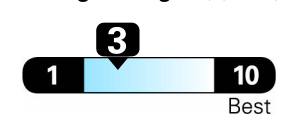

Smog Rating (tailpipe only)

Actual results will vary for many reasons, including driving conditions and how you drive and maintain your vehicle. The average new vehicle gets 27 MPG and costs $7,000 to fuel over 5 years. Cost estimates are based on 15,000 miles per year at $3.00 per gallon. MPGe is miles per gasoline gallon equivalent. Vehicle emissions are a significant cause of climate change and smog.

fueleconomy.gov

Calculate personalized estimates and compare vehicles