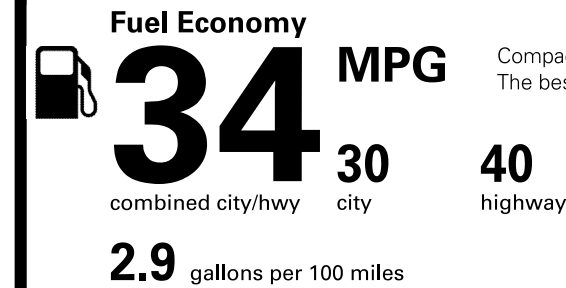

Manufacturer's Suggested Retail Price: $18,545.00

VW CAR-NET® EQUIPPED. Features include:

- > App-Connect® (Smartphone Integration & Interface)

DRIVER CARE PACKAGE

WARRANTY INFORMATION

- Volkswagen New Vehicle Limited Warranty
- 6 years/72,000 miles (whichever occurs first)
- Includes coverage for powertrain components
- Limited Warranty against Corrosion Perforation
- 7 years/100,000 miles (whichever occurs first)
- Please ask your dealer for a copy of the Volkswagen warranty booklet for details.
- 24-HOUR ROADSIDE ASSISTANCE
- * 3 years/36,000 miles (whichever occurs first)
- (Towing, Jump Starts, Tire Changes, Out of Fuel, and Lock-Out)
- Provided by a third party supplier

PACKAGES/OPTIONS

- Silk Blue Metallic Exterior
- Titan Black Cloth Interior
- 6-Speed Manual

No Charge
No Charge
No Charge

Destination Charge **$850.00**

Total Price: $19,395.00

Fuel, license, title fees, taxes and dealer-installed accessories are not included.

Who better to get you into a Volkswagen than us?

PARTS CONTENT INFORMATION	
FOR VEHICLES IN THIS CARLINE:	FOR THIS VEHICLE:
U.S./CANADIAN	FINAL ASSEMBLY POINT:
PARTS CONTENT: 10%	PUEBLA, MEXICO
MAJOR SOURCES OF FOREIGN	COUNTRY OF ORIGIN:
PARTS CONTENT:	ENGINE: GERMANY
GERMANY: 30%	TRANSMISSION:
MEXICO: 28%	GERMANY
NOTE: PARTS CONTENT DOES NOT INCLUDE FINAL ASSEMBLY, DISTRIBUTION OR OTHER NON-PARTS COSTS.	

EPA DOT Fuel Economy and Environment

Gasoline Vehicle

Compact Cars range from 14 to 107 MPG. The best vehicle rates 136 MPGe.

You save $1,500
in fuel costs over 5 years compared to the average new vehicle.

Annual fuel cost $1,100