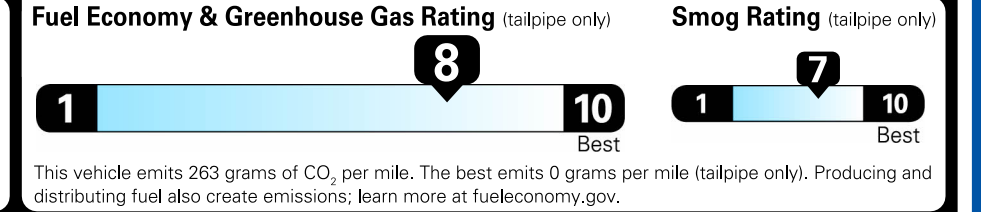

Actual results will vary for many reasons, including driving conditions and how you drive and maintain your vehicle. The average new vehicle gets 27 MPG and costs $7,000 to fuel over 5 years. Cost estimates are based on 15,000 miles per year at $2.55 per gallon. MPGe is miles per gasoline gallon equivalent. Vehicle emissions are a significant cause of climate change and smog.

fueleconomy.gov
Calculate personalized estimates and compare vehicles

SOLD TO: 405250
DAVID MAUS VOLKSWAGEN NORTH
1050 LEE ROAD
ORLANDO, FL 32810

SHIP TO: 405250
DAVID MAUS VOLKSWAGEN NORTH
1050 LEE ROAD
ORLANDO, FL 32810

Port of Entry: JACKSONVILLE
VIN: 3VWN57BU9KM005808

GOVERNMENT 5-STAR SAFETY RATINGS

Overall Vehicle Score	Not Rated	
Based on the combined ratings of frontal, side and rollover. Should ONLY be compared to other vehicles of similar size and weight.		
Frontal Crash	Driver Passenger	Not Rated
Based on the risk of injury in a frontal impact. Should ONLY be compared to other vehicles of similar size and weight.		
Side Crash	Front Seat Rear Seat	Not Rated
Based on the risk of injury in a side impact.		
Rollover	Not Rated	
Based on the risk of rollover in a single-vehicle crash.		
Star ratings range from 1 to 5 stars (★★★★★) with 5 being the highest. Source: National Highway Traffic Safety Administration (NHTSA). www.safercar.gov or 1-888-327-4236		

Disclaimer: The Monroney describes the vehicle features when the vehicle was first sold/leased to the customer and that as of the present day the actual features on the vehicle might differ from the ones listed on the Monroney label. The Monroney label is for view only purposes and must not be used to paste on the vehicle as a Monroney sticker for resale.