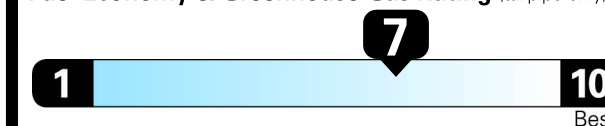

PACKAGES/OPTIONS

- Pure White Exterior
- Titan Black Leatherette Interior w/ Gray contrast stitching
- Roadside Assistance Kit
- 6-Speed Automatic Transmission

- No Charge
- No Charge
- $85.00
- No Charge

Destination Charge **$850.00**

Total Price: $22,280.00

Fuel, license, title fees, taxes and dealer-installed accessories are not included.

This vehicle is equipped with bumpers that can withstand an impact of 2.5 miles per hour with no damage to the vehicle's body and safety systems, although the bumper and related components may sustain damage. The bumper system on this vehicle conforms to the current Federal bumper standard of 2.5 miles per hour.

EPA DOT Fuel Economy and Environment

Gasoline Vehicle

Fuel Economy

32 MPG
combined city/hwy

28 city

38 highway

3.1 gallons per 100 miles

Compact Cars range from 14 to 107 MPG. The best vehicle rates 136 MPGe.

You save $1,250
in fuel costs over 5 years
compared to the average new vehicle.

Annual fuel COST
$1,100

Fuel Economy & Greenhouse Gas Rating (tailpipe only)