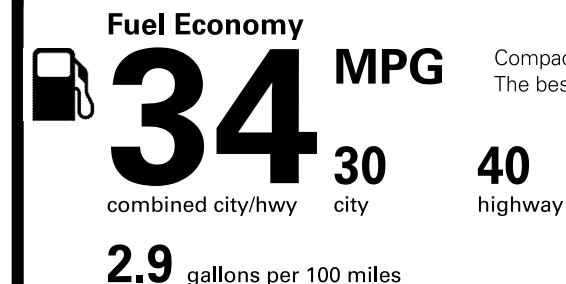

Destination Charge **\$895.00**

Total Price: \$23,585.00

Fuel, license, title fees, taxes and dealer-installed accessories are not included.

Who better to get you into a Volkswagen than us?

PARTS CONTENT INFORMATION	
FOR VEHICLES IN THIS CARLINE:	FOR THIS VEHICLE:
U.S./CANADIAN	FINAL ASSEMBLY POINT:
PARTS CONTENT: 10%	PUEBLA, MEXICO
MAJOR SOURCES OF FOREIGN	COUNTRY OF ORIGIN:
PARTS CONTENT:	ENGINE: GERMANY
GERMANY: 30%	TRANSMISSION: JAPAN
MEXICO: 28%	
NOTE: PARTS CONTENT DOES NOT INCLUDE FINAL ASSEMBLY, DISTRIBUTION OR OTHER NON-PARTS COSTS.	

EPA DOT Fuel Economy and Environment

Gasoline Vehicle

You save \$1,500
in fuel costs over 5 years compared to the average new vehicle.

Annual fuel Cost \$1,100

Actual results will vary for many reasons, including driving conditions and how you drive and maintain your vehicle. The average new vehicle gets 27 MPG and costs \$7,000 to fuel over 5 years. Cost estimates are based on 15,000 miles per year at \$2.55 per gallon. MPGe is miles per gasoline gallon equivalent. Vehicle emissions are a significant cause of climate change and smog.