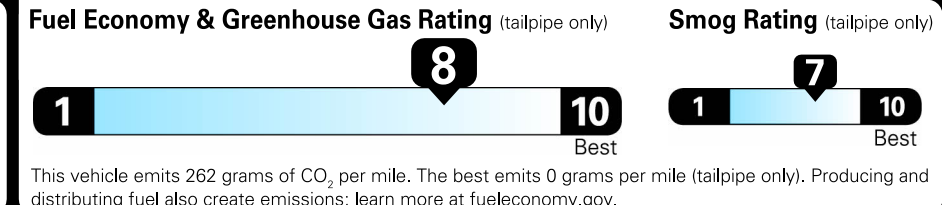

Destination Charge **\$895.00**

Total Price: \$23,585.00

Fuel, license, title fees, taxes and dealer-installed accessories are not included.

Who better to get you into a Volkswagen than us?

PARTS CONTENT INFORMATION	
FOR VEHICLES IN THIS CARLINE:	FOR THIS VEHICLE:
U.S./CANADIAN	FINAL ASSEMBLY POINT:
PARTS CONTENT: 10%	PUEBLA, MEXICO
MAJOR SOURCES OF FOREIGN	COUNTRY OF ORIGIN:
PARTS CONTENT:	ENGINE: GERMANY
GERMANY: 30%	TRANSMISSION: JAPAN
MEXICO: 28%	
NOTE: PARTS CONTENT DOES NOT INCLUDE FINAL ASSEMBLY, DISTRIBUTION OR OTHER NON-PARTS COSTS.	

EPA DOT Fuel Economy and Environment

Gasoline Vehicle

You save \$1,500
in fuel costs over 5 years compared to the average new vehicle.

Annual fuel Cost \$1,100

Actual results will vary for many reasons, including driving conditions and how you drive and maintain your vehicle. The average new vehicle gets 27 MPG and costs \$7,000 to fuel over 5 years. Cost estimates are based on 15,000 miles per year at \$2.55 per gallon. MPGe is miles per gasoline gallon equivalent. Vehicle emissions are a significant cause of climate change and smog.