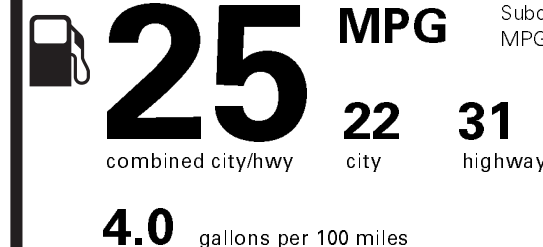

395.00

155.00

195.00

**PRICE INFORMATION**

BASE PRICE	\$29,395.00
TOTAL OPTIONS/OTHER	2,540.00
<b>TOTAL VEHICLE &amp; OPTIONS/OTHER</b>	<b>31,935.00</b>
DESTINATION & DELIVERY	900.00

### EPA DOT Fuel Economy and Environment

Gasoline Vehicle

Fuel Economy

Subcompact Cars range from 15 to 119 MPG. The best vehicle rates 119 MPGe.

You save  
**\$0**

in fuel costs over 5 years compared to the average new vehicle.