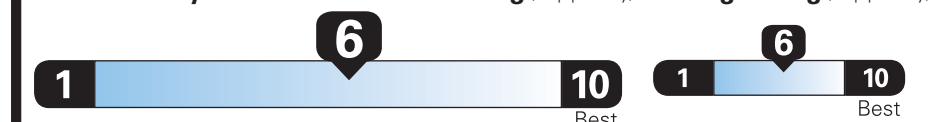

Fuel Economy & Greenhouse Gas Rating (tailpipe only) Smog Rating (tailpipe only)

This vehicle emits 349 grams CO₂ per mile. The best emits 0 grams per mile (tailpipe only). Producing and distributing fuel also create emissions; learn more at fueleconomy.gov.

Actual results will vary for many reasons, including driving conditions and how you drive and maintain your vehicle. The average new vehicle gets 25 MPG and costs $9,000 to fuel over 5 years. Cost estimates are based on 15,000 miles per year at $3.00 per gallon. MPGe is miles per gasoline gallon equivalent. Vehicle emissions are a significant cause of climate change and smog.

fueleconomy.gov

Calculate personalized estimates and compare vehicles

Smartphone QR Code™

GOVERNMENT 5-STAR SAFETY RATINGS

Overall Vehicle Score ★★★★★

Based on the combined ratings of frontal, side and rollover. Should ONLY be compared to other vehicles of similar size and weight.

Frontal Crash	Driver Passenger	★★★★★

Based on the risk of injury in a frontal impact. Should ONLY be compared to other vehicles of similar size and weight.

Side Crash	Front seat Rear seat	★★★★★

Based on the risk of injury in a side impact.

Rollover ★★★★★

Based on the risk of rollover in a single-vehicle crash.

Star ratings range from 1 to 5 stars (★★★★★), with 5 being the highest.

Source: National Highway Traffic Safety Administration (NHTSA).
www.safercar.gov or 1-888-327-4236