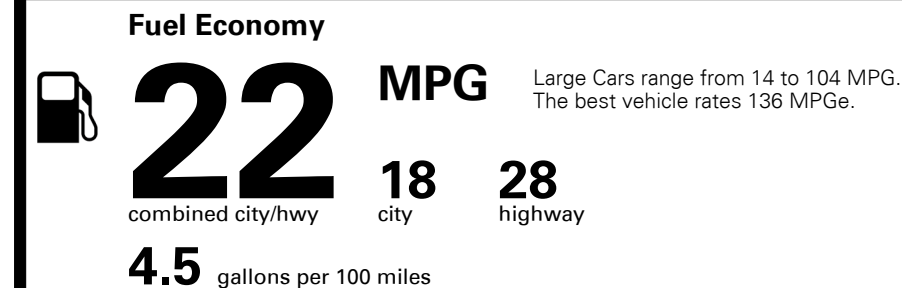

Inland Freight & Handling : \$950.00
Total Price : \$42,565.00

EPA DOT Fuel Economy and Environment

Gasoline Vehicle

You spend \$1,250
 more in fuel costs over 5 years compared to the average new vehicle.