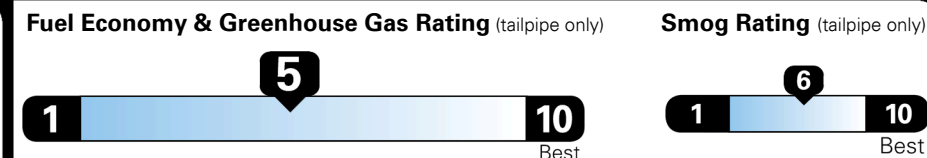

This vehicle emits 411 grams CO₂ per mile. The best emits 0 grams per mile (tailpipe only). Producing and distributing fuel also create emissions; learn more at fueleconomy.gov.

Actual results will vary for many reasons, including driving conditions and how you drive and maintain your vehicle. The average new vehicle gets 26 MPG and costs $7,000 to fuel over 5 years. Cost estimates are based on 15,000 miles per year at $ 2.45 per gallon. MPGe is miles per gasoline gallon equivalent. Vehicle emissions are a significant cause of climate change and smog.

fueleconomy.gov

Calculate personalized estimates and compare vehicles

Manufacturer's suggested retail price includes manufacturer's recommended pre-delivery service. Gasoline license and title fees state and local taxes and dealer installed options and accessories are not included in the manufacturer's suggested retail price. This label has been affixed to this vehicle by Hyundai Motor America, pursuant to the requirements of 15 U.S.C. 1231 et seq. which prohibits its removal or alteration prior to delivery to the ultimate purchaser.

PARTS CONTENT INFORMATION FOR VEHICLE IN THIS CARLINE:
U.S./CANADIAN PARTS CONTENT: 2 %
MAJOR SOURCES OF FOREIGN PARTS CONTENT: KOREA: 88 %

Note: Parts content does not include final assembly, distribution, or other non-parts costs.

FOR THIS VEHICLE:
FINAL ASSEMBLY POINT: ULSAN, KOREA
COUNTRY OF ORIGIN:
ENGINE: KOREA
TRANSMISSION: KOREA

212   A   2137HPLATI

VIN: KMHGN4JE9HU178314