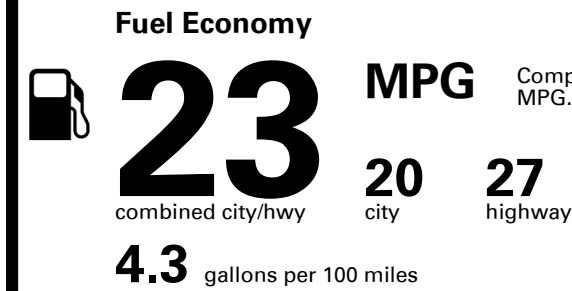

EMISSIONS:
This vehicle is certified to meet emission requirements in all 50 states

Inland Freight & Handling : \$1,025.00

TOTAL PRICE: \$40,360.00

324 A 3071CGLOVI

EPA DOT Fuel Economy and Environment

Gasoline Vehicle