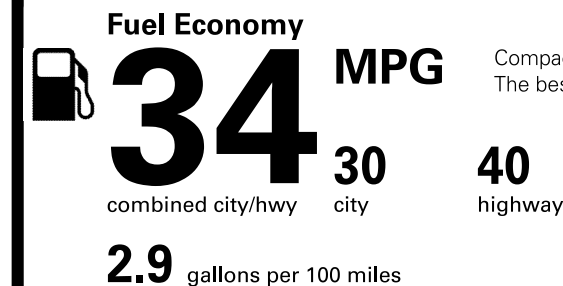

- > App-Connect® (Smartphone Integration & Interface)

DRIVER CARE PACKAGE

WARRANTY INFORMATION

- Volkswagen New Vehicle Limited Warranty
- 6 years/72,000 miles (whichever occurs first)
- Includes coverage for powertrain components
- Limited Warranty against Corrosion Perforation
- 7 years/100,000 miles (whichever occurs first)
- Please ask your dealer for a copy of the Volkswagen warranty booklet for details.
- 24-HOUR ROADSIDE ASSISTANCE
- * 3 years/36,000 miles (whichever occurs first)
- (Towing, Jump Starts, Tire Changes, Out of Fuel, and Lock-Out)
- Provided by a third party supplier

PACKAGES/OPTIONS

- White Silver Metallic Exterior
- Titan Black Leatherette Interior
- Monster Mats® w/ Logo (set of 4) & Heavy Duty Trunk Liner w/ VW CarGo Blocks
- Roadside Assistance Kit
- 8-Speed Automatic w/ Tiptronic®

- No Charge
- No Charge
- $235.00
- $85.00
- No Charge

Destination Charge **$895.00**

Total Price: $23,370.00

Fuel, license, title fees, taxes and dealer-installed accessories are not included.

Who better to get you into a Volkswagen than us?

This vehicle is equipped with bumpers that can withstand an impact of 2.5 miles per hour with no damage to the vehicle's body and safety systems, although the bumper and related components may sustain damage. The bumper system on this vehicle conforms to the current Federal bumper standard of 2.5 miles per hour.

EPA DOT Fuel Economy and Environment

Gasoline Vehicle