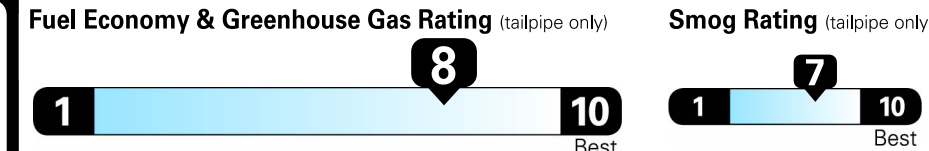

EPA DOT Fuel Economy and Environment

Gasoline Vehicle

You save \$1,500
in fuel costs over 5 years compared to the average new vehicle.

Annual fuel cost \$1,100

This vehicle emits 262 grams of CO₂ per mile. The best emits 0 grams per mile (tailpipe only). Producing and distributing fuel also create emissions; learn more at fueleconomy.gov.