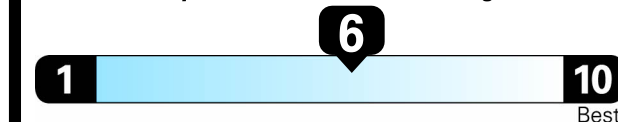

Fuel Economy & Greenhouse Gas Rating (tailpipe only)