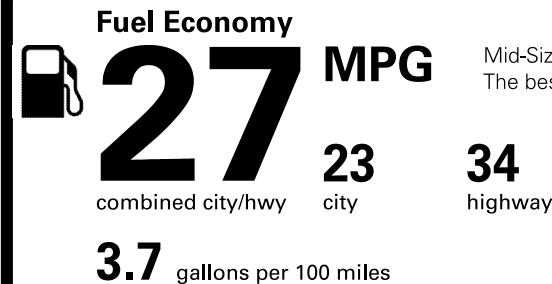

DRIVER CARE PACKAGE

WARRANTY INFORMATION

1. Volkswagen New Vehicle Limited Warranty
     - 3 years/36,000 miles (whichever occurs first)
   - Powertrain Limited Warranty
     - 5 years/60,000 miles (whichever occurs first)
   - Limited Warranty against Corrosion Perforation
     - 12 years/120,000 miles (whichever occurs first)
2. Please ask your dealer for a copy of the Volkswagen warranty booklet for details.
- 24-HOUR ROADSIDE ASSISTANCE
4. * 3 years/36,000 miles (whichever occurs first)
5. (Towing, Jump Starts, Tire Changes, Out of Fuel, and Lock-Out) Provided by a third party supplier

PACKAGES/OPTIONS

Fortana Red Exterior	No Charge
Titan Black Interior	No Charge
Monster Mats® (set of 4) w/ Trunk Liner & VW CarGo Blocks	$235.00
Luggage Net	$100.00
First Aid Kit	$35.00
6-Speed Automatic Transmission	No Charge

Destination Charge **$820.00**

Total Price: $29,185.00

Fuel, license, title fees, taxes and dealer-installed accessories are not included.

PARTS CONTENT INFORMATION

FOR VEHICLES IN THIS CARLINE:	FOR THIS VEHICLE:
U.S./CANADIAN	FINAL ASSEMBLY POINT:
PARTS CONTENT: 30%	CHATTANOOGA TN,U.S.A.
MAJOR SOURCES OF FOREIGN	COUNTRY OF ORIGIN:
PARTS CONTENT:	ENGINE: MEXICO
MEXICO: 29%	TRANSMISSION: JAPAN

NOTE: PARTS CONTENT DOES NOT INCLUDE FINAL ASSEMBLY, DISTRIBUTION OR OTHER NON-PARTS COSTS.

EPA DOT Fuel Economy and Environment

Mid-Size Cars range from 13 to 114 MPG. The best vehicle rates 119 MPGe.

You save $250
in fuel costs over 5 years compared to the average new vehicle.

Annual fuel cost $1,350