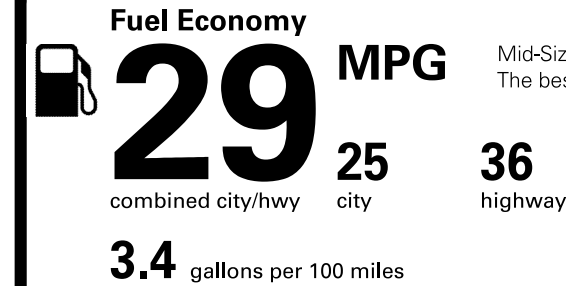

DRIVER CARE PACKAGE

WARRANTY INFORMATION

- Volkswagen New Vehicle Limited Warranty
- 6 years/72,000 miles (whichever occurs first)
- Includes coverage for powertrain components
- Limited Warranty against Corrosion Perforation
- 7 years/100,000 miles (whichever occurs first)
- Please ask your dealer for a copy of the Volkswagen warranty booklet for details.
- 24-HOUR ROADSIDE ASSISTANCE
- * 3 years/36,000 miles (whichever occurs first)
- (Towing, Jump Starts, Tire Changes, Out of Fuel, and Lock-Out)
- Provided by a third party supplier

PACKAGES/OPTIONS

- Platinum Gray Metallic Exterior
- Titan Black Leatherette Interior
- Trunk Lid Lip Spoiler
- Rearview Mirror w/ HomeLink®, Self-Dimming w/ Compass
- Roadside Assistance Kit
- 6-Speed Automatic w/ Tiptronic®

- No Charge
- No Charge
- $375.00
- $325.00
- $85.00
- No Charge

Destination Charge **$850.00**

Total Price: $26,630.00

Fuel, license, title fees, taxes and dealer-installed accessories are not included.

Who better to get you into a Volkswagen than us?

PARTS CONTENT INFORMATION	
FOR VEHICLES IN THIS CARLINE:	FOR THIS VEHICLE:
U.S./CANADIAN	FINAL ASSEMBLY POINT:
PARTS CONTENT: 34%	CHATTANOOGA TN,U.S.A.
MAJOR SOURCES OF FOREIGN	COUNTRY OF ORIGIN:
PARTS CONTENT:	ENGINE: MEXICO
MEXICO: 20%	TRANSMISSION: JAPAN
NOTE: PARTS CONTENT DOES NOT INCLUDE FINAL ASSEMBLY, DISTRIBUTION OR OTHER NON-PARTS COSTS.	

EPA DOT Fuel Economy and Environment

Gasoline Vehicle

Mid-Size Cars range from 13 to 136 MPG. The best vehicle rates 136 MPGe.

You save $500
in fuel costs over 5 years compared to the average new vehicle.

Annual fuel Cost $1,250