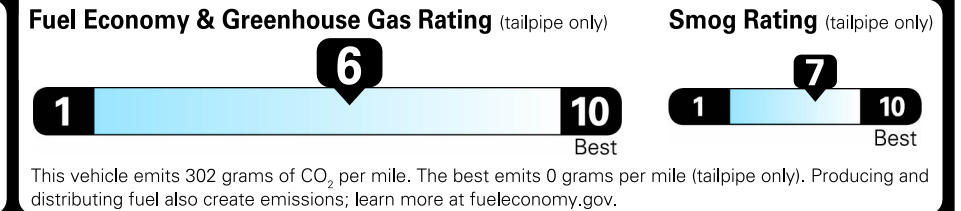

Actual results will vary for many reasons, including driving conditions and how you drive and maintain your vehicle. The average new vehicle gets 27 MPG and costs $6,750 to fuel over 5 years. Cost estimates are based on 15,000 miles per year at $2.40 per gallon. MPGe is miles per gasoline gallon equivalent. Vehicle emissions are a significant cause of climate change and smog.

fuel economy.gov

Calculate personalized estimates and compare vehicles

SOLD TO: 402147
BILL JACOBS VOLKSWAGEN
2211 AURORA AVE
NAPERVILLE, IL 60540

SHIP TO: 402147
BILL JACOBS VOLKSWAGEN
2211 AURORA AVE
NAPERVILLE, IL 60540

Port of Entry: CHATTANOOGA
VIN: 1VWAA7A36JC024674

GOVERNMENT 5-STAR SAFETY RATINGS

Overall Vehicle Score ★★★★★
Based on the combined ratings of frontal, side and rollover. Should ONLY be compared to other vehicles of similar size and weight.

Frontal Crash	Driver Passenger	★★★★★
Based on the risk of injury in a frontal impact. Should ONLY be compared to other vehicles of similar size and weight.		
Side Crash	Front Seat Rear Seat	★★★★★
Based on the risk of injury in a side impact.		
Rollover		★★★★★
Based on the risk of rollover in a single-vehicle crash.		

Star ratings range from 1 to 5 stars (★★★★★) with 5 being the highest.
Source: National Highway Traffic Safety Administration (NHTSA).
www.safercar.gov or 1-888-327-4236