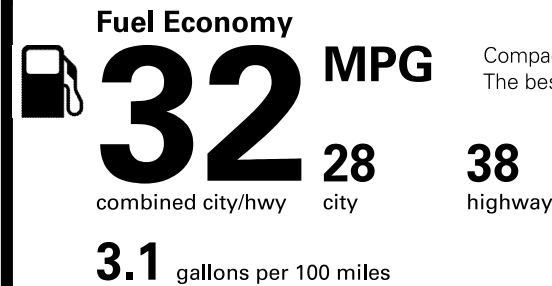

Destination Charge **\$850.00**

Total Price: \$23,330.00

Fuel, license, title fees, taxes and dealer-installed accessories are not included.

This vehicle is equipped with bumpers that can withstand an impact of 2.5 miles per hour with no damage to the vehicle's body and safety systems, although the bumper and related components may sustain damage. The bumper system on this vehicle conforms to the current Federal bumper standard of 2.5 miles per hour.

Fuel Economy and Environment

Compact Cars range from 14 to 107 MPG. The best vehicle rates 136 MPGe.

You save \$1,250
in fuel costs
over 5 years
compared to the
average new vehicle.

Annual fuel cost \$1,100