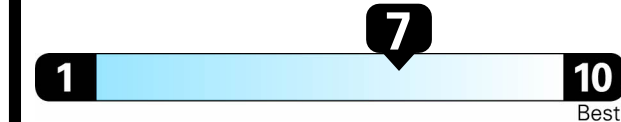

Fuel Economy & Greenhouse Gas Rating (tailpipe only)