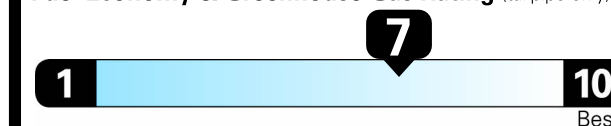

PACKAGES/OPTIONS

- Cardinal Red Metallic Exterior
- Titan Black & Palladium Gray Interior
- Monster Mats® (set of 4) w/ Trunk Liner & CarGo Blocks
- Roadside Assistance Kit
- 6-Speed Automatic Transmission

- No Charge
- No Charge
- $235.00
- $85.00
- No Charge

Destination Charge **$850.00**

Total Price: $20,815.00

Fuel, license, title fees, taxes and dealer-installed accessories are not included.

This vehicle is equipped with bumpers that can withstand an impact of 2.5 miles per hour with no damage to the vehicle's body and safety systems, although the bumper and related components may sustain damage. The bumper system on this vehicle conforms to the current Federal bumper standard of 2.5 miles per hour.

EPA DOT Fuel Economy and Environment

Gasoline Vehicle

Fuel Economy
32 MPG
combined city/hwy city highway
3.1 gallons per 100 miles

Compact Cars range from 14 to 107 MPG. The best vehicle rates 136 MPGe.

You save $1,250

in fuel costs over 5 years compared to the average new vehicle.

Annual fuel cost $1,100

Fuel Economy & Greenhouse Gas Rating (tailpipe only)

Smog Rating (tailpipe only)