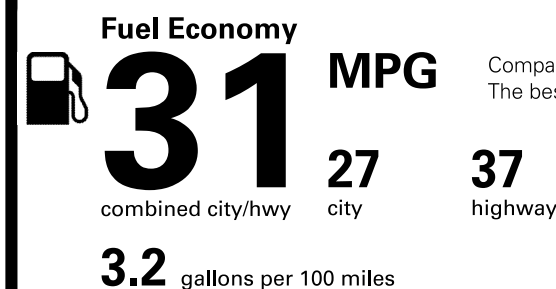

Destination Charge **\$975.00**

Total Price: \$41,050.00

Fuel, license, title fees, taxes and dealer-installed accessories are not included.

This vehicle is equipped with bumpers that can withstand an impact of 2.5 miles per hour with no damage to the vehicle's body and safety systems, although the bumper and related components may sustain damage. The bumper system on this vehicle conforms to the current Federal bumper standard of 2.5 miles per hour.

Rollover ★★★★★

Based on the risk of rollover in a single-vehicle crash.

Star ratings range from 1 to 5 stars (★★★★★) with 5 being the highest.

Source: National Highway Traffic Safety Administration (NHTSA).

www.safercar.gov or 1-888-327-4236

EPA DOT Fuel Economy and Environment

Gasoline Vehicle

Compact Cars range from 14 to 107 MPG. The best vehicle rates 136 MPG.

You Save \$0
 in fuel costs over 5 years compared to the average new vehicle.