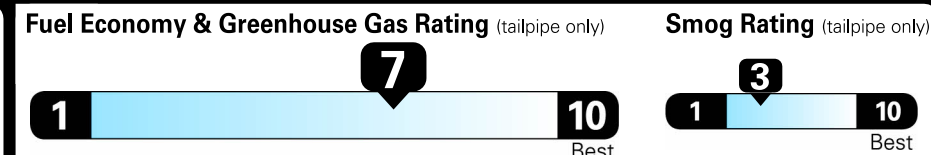

This vehicle emits 284 grams of CO₂ per mile. The best emits 0 grams per mile (tailpipe only). Producing and distributing fuel also create emissions; learn more at fuel economy.gov.

Actual results will vary for many reasons, including driving conditions and how you drive and maintain your vehicle. The average new vehicle gets 27 MPG and costs $6,750 to fuel over 5 years. Cost estimates are based on 15,000 miles per year at $2.80 per gallon. MPGe is miles per gasoline gallon equivalent. Vehicle emissions are a significant cause of climate change and smog.

fuel economy.gov
Calculate personalized estimates and compare vehicles

PARTS CONTENT INFORMATION

FOR VEHICLES IN THIS CARLINE:	FOR THIS VEHICLE:
U.S./CANADIAN PARTS CONTENT: 1%	FINAL ASSEMBLY POINT: NECKARSULM, GERMANY
MAJOR SOURCES OF FOREIGN PARTS CONTENT: GERMANY: 57%	COUNTRY OF ORIGIN: ENGINE: HUNGARY
HUNGARY: 16%	TRANSMISSION: GERMANY

NOTE: PARTS CONTENT DOES NOT INCLUDE FINAL ASSEMBLY, DISTRIBUTION OR OTHER NON-PARTS COSTS.