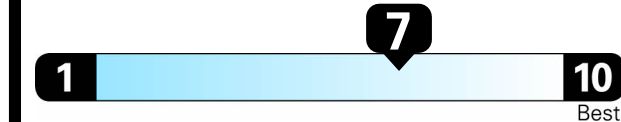

PACKAGES/OPTIONS

- Platinum Gray Metallic Exterior No Charge
- Titan Black Leatherette Interior No Charge
- Monster Mats® (set of 4) w/ Trunk Liner & CarGo Blocks $235.00
- Luggage Net $100.00
- Roadside Assistance Kit $85.00
- Security Wheel Locks (set of 4) $80.00
- First Aid Kit $35.00
- 6-Speed Automatic Transmission No Charge

Destination Charge **$820.00**

Total Price: $23,350.00

Fuel, license, title fees, taxes and dealer-installed accessories are not included.

This vehicle is equipped with bumpers that can withstand an impact of 2.5 miles per hour with no damage to the vehicle's body and safety systems, although the bumper and related components may sustain damage. The bumper system on this vehicle conforms to the current Federal bumper standard of 2.5 miles per hour.

EPA DOT Fuel Economy and Environment

Gasoline Vehicle

Fuel Economy
32 MPG
combined city/hwy city highway
3.1 gallons per 100 miles

Compact Cars range from 14 to 116 MPG. The best vehicle rates 119 MPGe.

You save $1,250
in fuel costs over 5 years
compared to the average new vehicle.

Annual fuel cost $1,150

Fuel Economy & Greenhouse Gas Rating (tailpipe only)