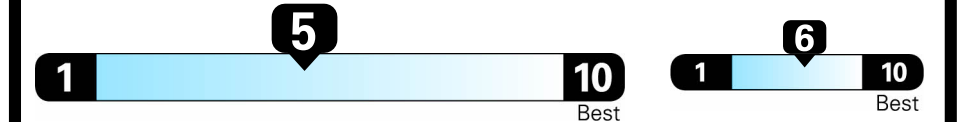

PACKAGES/OPTIONS

- Reflex Silver Metallic Exterior No Charge
- Black Leather Interior No Charge
- Power Front Seats w/ Lumbar Support & Driver's Seat Position Memory, Leather Seating Surfaces, Power Folding Side Mirrors w/ Position Memory $610.00
- Monster Mats® (set of 4) w/ Trunk Liner & VW CarGo Blocks $235.00
- Roadside Assistance Kit $85.00
- 6-Speed Automatic Transmission No Charge

Destination Charge **$865.00**

Total Price: $33,790.00

Fuel, license, title fees, taxes and dealer-installed accessories are not included.

PARTS CONTENT INFORMATION

FOR VEHICLES IN THIS CARLINE:	FOR THIS VEHICLE:
U.S./CANADIAN	FINAL ASSEMBLY POINT:
PARTS CONTENT: 1%	OSNABRUCK, GERMANY
MAJOR SOURCES OF FOREIGN	COUNTRY OF ORIGIN:
PARTS CONTENT:	ENGINE: HUNGARY
GERMANY: 49%	TRANSMISSION: JAPAN
HUNGARY: 15%	

NOTE: PARTS CONTENT DOES NOT INCLUDE FINAL ASSEMBLY, DISTRIBUTION OR OTHER NON-PARTS COSTS.

EPA DOT Fuel Economy and Environment

Gasoline Vehicle

Fuel Economy
22 MPG
combined city/hwy city highway
4.5 gallons per 100 miles

Small Sport Utility Vehicles range from 18 to 33 MPG. The best vehicle rates 119 MPGe.

You spend $2,500
more in fuel costs over 5 years compared to the average new vehicle.

Annual fuel cost $1,900

Fuel Economy & Greenhouse Gas Rating (tailpipe only)

Smog Rating (tailpipe only)

This vehicle emits 412 grams of CO₂ per mile. The best emits 0 grams per mile (tailpipe only). Producing and distributing fuel also create emissions; learn more at fueleconomy.gov.

Actual results will vary for many reasons, including driving conditions and how you drive and maintain your vehicle. The average new vehicle gets 26 MPG and costs $7,000 to fuel over 5 years. Cost estimates are based on 15,000 miles per year at $2.80 per gallon. MPGe is miles per gasoline gallon equivalent. Vehicle emissions are a significant cause of climate change and smog.

fueleconomy.gov

Calculate personalized estimates and compare vehicles

SOLD TO: 405074
GUNTHER VOLKSWAGEN OF COCONUT CREEK
4300 N STATE ROAD 7
COCONUT CREEK, FL 33073

SHIP TO: 405074
GUNTHER VOLKSWAGEN OF COCONUT CREEK
4300 N STATE ROAD 7
COCONUT CREEK, FL 33073

Port of Entry: JACKSONVILLE
VIN: WVGTV7AX2HK018482

GOVERNMENT 5-STAR SAFETY RATINGS

Overall Vehicle Score ★★★★★

Based on the combined ratings of frontal, side and rollover. Should ONLY be compared to other vehicles of similar size and weight.

Frontal Crash Driver Passenger ★★★★★

Based on the risk of injury in a frontal impact. Should ONLY be compared to other vehicles of similar size and weight.

Side Crash Front Seat Rear Seat ★★★★★

Based on the risk of injury in a side impact.

Rollover ★★★★★

Based on the risk of rollover in a single-vehicle crash.

Star ratings range from 1 to 5 stars (★★★★★) with 5 being the highest.

Source: National Highway Traffic Safety Administration (NHTSA).

www.safercar.gov or 1-888-327-4236

Who better to get you into a Volkswagen than us? **Volkswagen Credit**

Disclaimer: The Monroney describes the vehicle features when the vehicle was first sold/leased to the customer and that as of the present day the actual features on the vehicle might differ from the ones listed on the Monroney label. The Monroney label is for view only purposes and must not be used to paste on the vehicle as a Monroney sticker for resale.