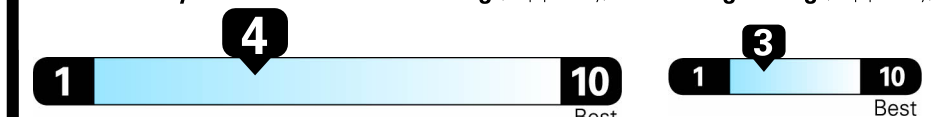

This vehicle emits 407 grams of CO₂ per mile. The best emits 0 grams per mile (tailpipe only). Producing and distributing fuel also create emissions; learn more at fueleconomy.gov.

Actual results will vary for many reasons, including driving conditions and how you drive and maintain your vehicle. The average new vehicle gets 27 MPG and costs $6,750 to fuel over 5 years. Cost estimates are based on 15,000 miles per year at $2.80 per gallon. MPGe is miles per gasoline gallon equivalent. Vehicle emissions are a significant cause of climate change and smog.

fueleconomy.gov

Calculate personalized estimates and compare vehicles

SOLD TO: 426105
LITHIA VOLKSWAGEN OF RENO
7063 SOUTH VIRGINIA
RENO, NV 89511

SHIP TO: 426105
LITHIA VOLKSWAGEN OF RENO
7063 SOUTH VIRGINIA
RENO, NV 89511

Port of Entry: SAN DIEGO
VIN: WVGBV7AX7JK004062

GOVERNMENT 5-STAR SAFETY RATINGS

Overall Vehicle Score Not Rated

Based on the combined ratings of frontal, side and rollover. Should ONLY be compared to other vehicles of similar size and weight.

Frontal Crash	Driver	★★★★
	Passenger	★★★

Based on the risk of injury in a frontal impact. Should ONLY be compared to other vehicles of similar size and weight.

Side Crash	Front Seat	Not Rated
	Rear Seat	Not Rated

Based on the risk of injury in a side impact.

Rollover ★★★★★

Based on the risk of rollover in a single-vehicle crash.

Star ratings range from 1 to 5 stars (★★★★★) with 5 being the highest.
Source: National Highway Traffic Safety Administration (NHTSA).
www.safercar.gov or 1-888-327-4236