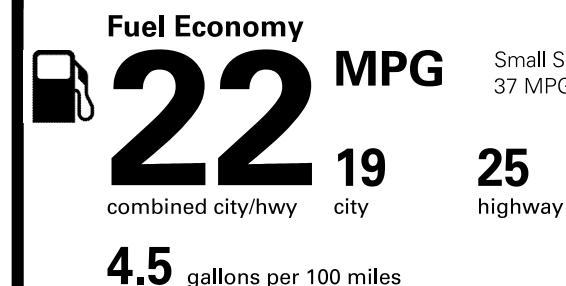

Destination Charge **\$900.00**

Total Price: \$27,270.00

Fuel, license, title fees, taxes and dealer-installed accessories are not included.

Who better to get you into a Volkswagen than us?

PARTS CONTENT INFORMATION	
FOR VEHICLES IN THIS CARLINE:	FOR THIS VEHICLE:
U.S./CANADIAN	FINAL ASSEMBLY POINT:
PARTS CONTENT: 1%	OSNABRUCK, GERMANY
MAJOR SOURCES OF FOREIGN	COUNTRY OF ORIGIN:
PARTS CONTENT:	ENGINE: HUNGARY
GERMANY: 65%	TRANSMISSION: JAPAN
HUNGARY: 19%	
NOTE: PARTS CONTENT DOES NOT INCLUDE FINAL ASSEMBLY, DISTRIBUTION OR OTHER NON-PARTS COSTS.	

EPA DOT Fuel Economy and Environment

Gasoline Vehicle

Small Sport Utility Vehicles range from 18 to 37 MPG. The best vehicle rates 136 MPGe.

You spend \$2,750
more in fuel costs over 5 years compared to the average new vehicle.