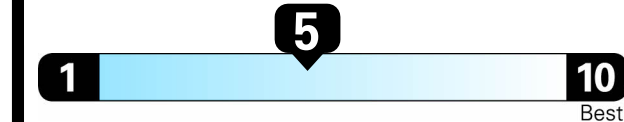

Small Sport Utility Vehicles range from 17 to 33 MPG. The best vehicle rates 119 MPGe.

You spend \$1,750
 more in fuel costs over 5 years compared to the average new vehicle.

Annual fuel cost \$2,150

Fuel Economy & Greenhouse Gas Rating (tailpipe only)