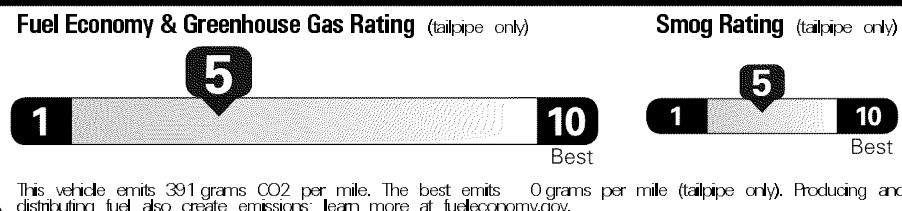

Actual results will vary for many reasons, including driving conditions and how you drive and maintain your vehicle. The average new vehicle gets 27 MPG and costs $7,500 to fuel over 5 years. Cost estimates are based on 15,000 miles per year at $2.70 per gallon. MPGe is miles per gasoline gallon equivalent. Vehicle emissions are a significant cause of climate change and smog.

fueleconomy.gov

Calculate personalized estimates and compare vehicles

GOVERNMENT 5-STAR SAFETY RATINGS

Overall Vehicle Score Not Rated
Based on the combined ratings of frontal, side and rollover. Should ONLY be compared to other vehicles of similar size and weight.

Frontal Crash Driver Passenger **Not Rated Not Rated**
Based on the risk of injury in a frontal impact. Should ONLY be compared to other vehicles of similar size and weight.

Side Crash Front seat Rear seat **★★★★★ ★★★★★**
Based on the risk of injury in a side impact.

Rollover ★★★★★
Based on the risk of rollover in a single-vehicle crash.

Star ratings range from 1 to 5 stars (★★★★★) with 5 being the highest.
Source: National Highway Traffic Safety Administration (NHTSA)
www.safercar.gov or 1-888-327-4236

SUB-TOTAL	$45,545.00
DELIVERY, PROCESSING AND HANDLING FEE	1,025.00
TOTAL	$46,570.00

APPLICABLE FEDERAL TAXES NOT INCLUDED

Manufacturer's suggested retail price includes manufacturer's recommended pre-delivery service.
License and title fees, state, local and applicable federal taxes, and dealer installed options and accessories are not included in the manufacturer's suggested retail price.
LEXUS NEW VEHICLE LIMITED WARRANTY * 4YR / 50000 mile basic coverage * 6YR / 70000 mile powertrain coverage * 6YR / Unlimited mile corrosion perforation warran
See your Warranty and Services Guide for details.
LEXUS IS PLEASED TO OFFER THE FOLLOWING OWNER SUPPORT PACKAGE WITH EACH NEW LEXUS * 24 hour, 365 day/yr. roadside assistance plan * Complimentary 1st and 2nd scheduled maintenance services * Lodging for emergency breakdown 100 miles from home
An extended service contract may be available for this vehicle. Ask dealer for details

358AG0 751 JL08 TMMC L432