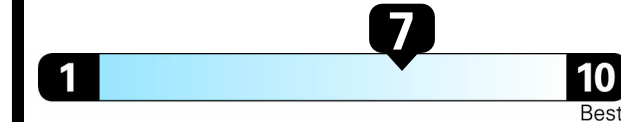

Fuel Economy & Greenhouse Gas Rating (tailpipe only)