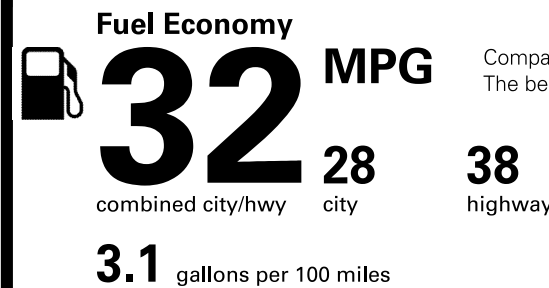

Destination Charge **\$850.00**

Total Price: \$20,815.00

Fuel, license, title fees, taxes and dealer-installed accessories are not included.

This vehicle is equipped with bumpers that can withstand an impact of 2.5 miles per hour with no damage to the vehicle's body and safety systems, although the bumper and related components may sustain damage. The bumper system on this vehicle conforms to the current Federal bumper standard of 2.5 miles per hour.

Fuel Economy and Environment

Compact Cars range from 14 to 107 MPG. The best vehicle rates 136 MPGe.

You save \$1,250 in fuel costs over 5 years compared to the average new vehicle.

Annual fuel cost \$1,100