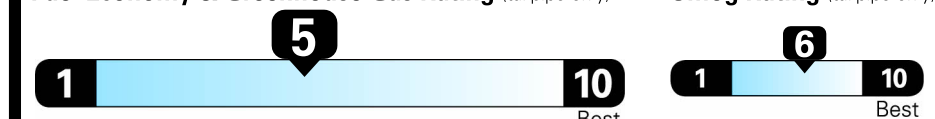

PACKAGES/OPTIONS

- Pure White Exterior
- Black Leatherette Interior
- Monster Mats® (set of 4) w/ Trunk Liner & VW CarGo Blocks
- First Aid Kit
- 6-Speed Automatic Transmission

No Charge
No Charge
$235.00
$35.00
No Charge

Destination Charge **$865.00**

Total Price: $26,130.00

Fuel, license, title fees, taxes and dealer-installed accessories are not included.

PARTS CONTENT INFORMATION

FOR VEHICLES IN THIS CARLINE:	FOR THIS VEHICLE:
U.S./CANADIAN	FINAL ASSEMBLY POINT:
PARTS CONTENT: 1%	OSNABRUCK, GERMANY
MAJOR SOURCES OF FOREIGN	COUNTRY OF ORIGIN:
PARTS CONTENT:	ENGINE: HUNGARY
GERMANY: 49%	TRANSMISSION: JAPAN
HUNGARY: 15%	

NOTE: PARTS CONTENT DOES NOT INCLUDE FINAL ASSEMBLY, DISTRIBUTION OR OTHER NON-PARTS COSTS.

EPA DOT Fuel Economy and Environment

Gasoline Vehicle

Fuel Economy
22 MPG
combined city/hwy city highway
4.5 gallons per 100 miles

Small Sport Utility Vehicles range from 18 to 33 MPG. The best vehicle rates 119 MPGe.

You spend $2,500

more in fuel costs over 5 years compared to the average new vehicle.

Annual fuel cost $1,900

Fuel Economy & Greenhouse Gas Rating (tailpipe only)

Smog Rating (tailpipe only)

This vehicle emits 412 grams of CO₂ per mile. The best emits 0 grams per mile (tailpipe only). Producing and distributing fuel also create emissions; learn more at fueleconomy.gov.

Actual results will vary for many reasons, including driving conditions and how you drive and maintain your vehicle. The average new vehicle gets 26 MPG and costs $7,000 to fuel over 5 years. Cost estimates are based on 15,000 miles per year at $2.80 per gallon. MPGe is miles per gasoline gallon equivalent. Vehicle emissions are a significant cause of climate change and smog.

fueleconomy.gov

Calculate personalized estimates and compare vehicles

Smartphone QR Code™

GOVERNMENT 5-STAR SAFETY RATINGS

Overall Vehicle Score ★★★★★

Based on the combined ratings of frontal, side and rollover. Should ONLY be compared to other vehicles of similar size and weight.

Frontal Crash Driver Passenger ★★★★★

Based on the risk of injury in a frontal impact. Should ONLY be compared to other vehicles of similar size and weight.

Side Crash Front Seat Rear Seat ★★★★★

Based on the risk of injury in a side impact.

Rollover ★★★★★

Based on the risk of rollover in a single-vehicle crash.

Star ratings range from 1 to 5 stars (★★★★★) with 5 being the highest.

Source: National Highway Traffic Safety Administration (NHTSA).

www.safercar.gov or 1-888-327-4236

Who better to get you into a Volkswagen than us? **Volkswagen Credit**

Volkswagen

Disclaimer: The Monroney describes the vehicle features when the vehicle was first sold/leased to the customer and that as of the present day the actual features on the vehicle might differ from the ones listed on the Monroney label.

The Monroney label is for view only purposes and must not be used to paste on the vehicle as a Monroney sticker for resale.