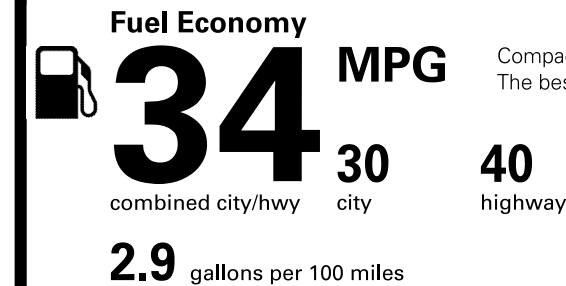

- Volkswagen New Vehicle Limited Warranty
- 6 years/72,000 miles (whichever occurs first)
- Includes coverage for powertrain components
- Limited Warranty against Corrosion Perforation
- 7 years/100,000 miles (whichever occurs first)
- Please ask your dealer for a copy of the Volkswagen warranty booklet for details.
- 24-HOUR ROADSIDE ASSISTANCE
- * 3 years/36,000 miles (whichever occurs first)
- (Towing, Jump Starts, Tire Changes, Out of Fuel, and Lock-Out)
- Provided by a third party supplier

PACKAGES/OPTIONS

- White Silver Metallic Exterior No Charge
- Titan Black Leatherette Interior No Charge
- Monster Mats® w/ Logo (set of 4) & Heavy Duty Trunk Liner w/ VW CarGo Blocks $235.00
- Bumperdillo® Protection Plate for rear bumper $150.00
- First Aid Kit $35.00
- 8-Speed Automatic w/ Tiptronic® No Charge

Destination Charge **$895.00**

Total Price: $25,730.00

Fuel, license, title fees, taxes and dealer-installed accessories are not included.

Who better to get you into a Volkswagen than us?

PARTS CONTENT INFORMATION

FOR VEHICLES IN THIS CARLINE:	FOR THIS VEHICLE:
U.S./CANADIAN	FINAL ASSEMBLY POINT:
PARTS CONTENT: 10%	PUEBLA, MEXICO
MAJOR SOURCES OF FOREIGN	COUNTRY OF ORIGIN:
PARTS CONTENT:	ENGINE: GERMANY
GERMANY: 30%	TRANSMISSION: JAPAN
MEXICO: 28%	

NOTE: PARTS CONTENT DOES NOT INCLUDE FINAL ASSEMBLY, DISTRIBUTION OR OTHER NON-PARTS COSTS.

EPA DOT Fuel Economy and Environment

Gasoline Vehicle

Compact Cars range from 14 to 107 MPG. The best vehicle rates 136 MPGe.

You save $1,500
in fuel costs over 5 years compared to the average new vehicle.

Annual fuel cost $1,100

Fuel Economy & Greenhouse Gas Rating (tailpipe only)