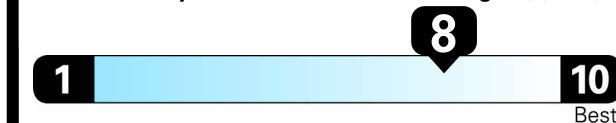

LOC:
White Silver Metallic Exterior

Dealer Stock Status: INVENTORY

Titan Black Leatherette Interior

VIN: 3VWE57BU1KM102873

MODEL: BU34MS-2019 Jetta 1.4T SEL
2018279-ORIGINAL

2019 Jetta 1.4T SEL

White Silver Metallic Exterior Titan Black Leatherette Interior

STANDARD FEATURES (unless replaced by options)

PERFORMANCE

- 1.4L TSI® 16-valve DOHC turbo 4-cylinder engine w/ direct fuel injection
- Electro-mechanical power steering w/ variable assistance

SAFETY FEATURES

- 3-point safety belts, all seating positions
- Advanced Airbag Protection System w/ 6 airbags
- Anti-lock Braking System (ABS) w/ disc brakes
- Anti-Slip Regulation (ASR) & Engine Brake Assist (EBA)
- Electronic Brake-pressure Distribution (EBD) & Hydraulic Brake Assist (HBA)
- Electronic Stability Control (ESC) & Electronic Differential Lock (EDL)
- Intelligent Crash Response System (ICRS)
- Lower Anchors & Tethers for CHildren (LATCH)
- Rear View Camera System
- Tire Pressure Monitoring System (TPMS)

EXTERIOR

- 16" alloy wheels w/ all-season tires
- Automatic, LED headlights w/ LED Daytime Running Lights (DRL)
- LED taillights
- Heated, foldable, power adjustable side mirrors
- Rain-sensing, variable intermittent front wipers
- Power tilting & sliding panoramic sunroof

INTERIOR