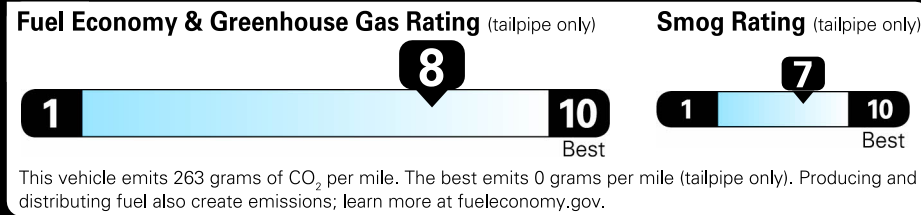

**EPA DOT Fuel Economy and Environment**

**Gasoline Vehicle**

**Fuel Economy**  
**34 MPG**  
combined city/hwy  
**30** city  
**40** highway  
**2.9** gallons per 100 miles

Compact Cars range from 14 to 119 MPG.  
The best vehicle rates 136 MPGe.

**You save \$1,500**  
**in fuel costs over 5 years**  
compared to the average new vehicle.

**Annual fuel COST**  
**\$1,100**

Actual results will vary for many reasons, including driving conditions and how you drive and maintain your vehicle. The average new vehicle gets 27 MPG and costs \$7,000 to fuel over 5 years. Cost estimates are based on 15,000 miles per year at \$2.55 per gallon. MPGe is miles per gasoline gallon equivalent. Vehicle emissions are a significant cause of climate change and smog.