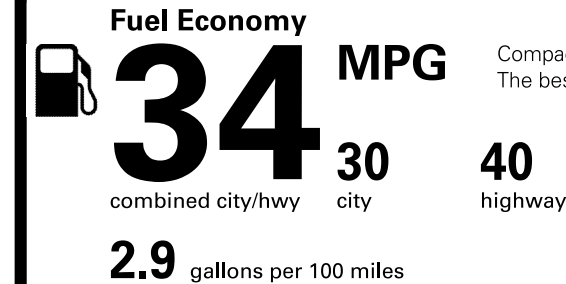

PACKAGES/OPTIONS

- Deep Black Pearl Metallic Exterior No Charge
- Storm Gray & Black Leatherette Interior No Charge
- Monster Mats® w/ Logo (set of 4) & Heavy Duty Trunk Liner w/ VW CarGo Blocks $235.00
- VW Care: Prepaid Scheduled Maintenance Contract w/ 10,000-mile & 20,000-mile servicing for Cars $215.00
- First Aid Kit $35.00
- 8-Speed Automatic w/ Tiptronic® No Charge

Destination Charge **$895.00**

Total Price: $24,375.00

Fuel, license, title fees, taxes and dealer-installed accessories are not included.

Who better to get you into a Volkswagen than us?

PARTS CONTENT INFORMATION

FOR VEHICLES IN THIS CARLINE:	FOR THIS VEHICLE:
U.S./CANADIAN	FINAL ASSEMBLY POINT:
PARTS CONTENT: 10%	PUEBLA, MEXICO
MAJOR SOURCES OF FOREIGN	COUNTRY OF ORIGIN:
PARTS CONTENT:	ENGINE: GERMANY
GERMANY: 30%	TRANSMISSION: JAPAN
MEXICO: 28%	

NOTE: PARTS CONTENT DOES NOT INCLUDE FINAL ASSEMBLY, DISTRIBUTION OR OTHER NON-PARTS COSTS.

EPA DOT Fuel Economy and Environment

Gasoline Vehicle

Compact Cars range from 14 to 107 MPG. The best vehicle rates 136 MPGe.

You save $1,500
in fuel costs over 5 years compared to the average new vehicle.

Annual fuel Cost $1,100