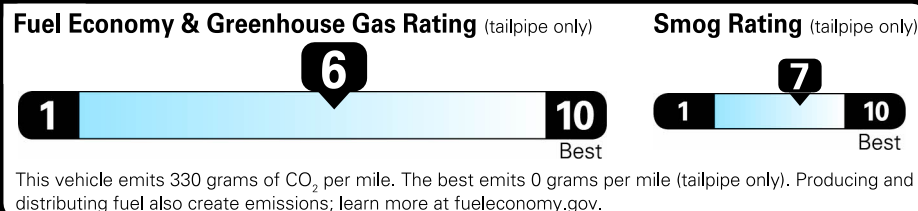

**Gasoline Vehicle**

**2020 Passat 2.0T SEL**

Pure White Exterior  
Shetland Beige Vienna Leather Interior

6-speed Automatic w/ Tiptronic®

Volkswagen

**Fuel Economy**  
**27** MPG  
combined city/hwy  
**23** MPG  
city  
**34** MPG  
highway  
**3.7** gallons per 100 miles

Mid-Size Cars range from 12 to 136 MPG.  
The best vehicle rates 136 MPGe.

**You save \$0**  
**in fuel costs over 5 years**  
compared to the average new vehicle.

**Annual fuel COST**  
**\$1,500**

Actual results will vary for many reasons, including driving conditions and how you drive and maintain your vehicle. The average new vehicle gets 27 MPG and costs \$7,500 to fuel over 5 years. Cost estimates are based on 15,000 miles per year at \$2.70 per gallon. MPGe is miles per gasoline gallon equivalent. Vehicle emissions are a significant cause of climate change and smog.