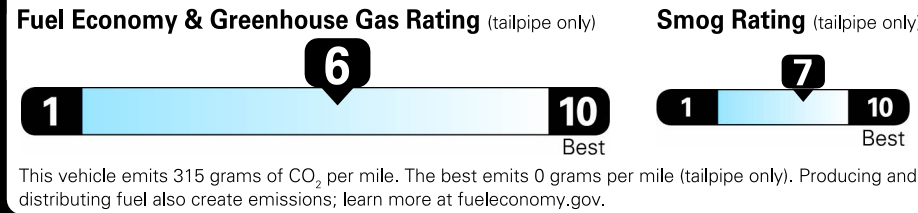

**Annual fuel COST**  
**\$1,350**

Actual results will vary for many reasons, including driving conditions and how you drive and maintain your vehicle. The average new vehicle gets 27 MPG and costs \$7,000 to fuel over 5 years. Cost estimates are based on 15,000 miles per year at \$2.55 per gallon. MPGe is miles per gasoline gallon equivalent. Vehicle emissions are a significant cause of climate change and smog.