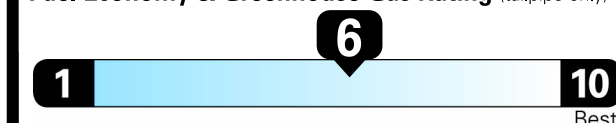

Fuel Economy & Greenhouse Gas Rating (tailpipe only)