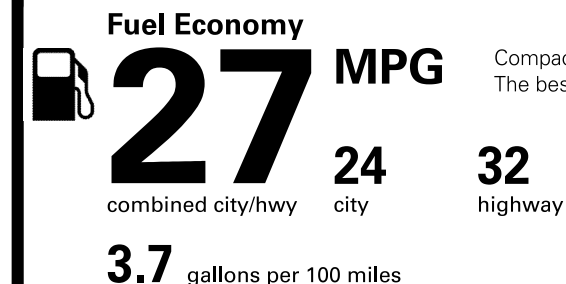

Who better to get you into a Volkswagen than us?

This vehicle is equipped with bumpers that can withstand an impact of 2.5 miles per hour with no damage to the vehicle's body and safety systems, although the bumper and related components may sustain damage. The bumper system on this vehicle conforms to the current Federal bumper standard of 2.5 miles per hour.

EPA DOT Fuel Economy and Environment

Gasoline Vehicle

Compact Cars range from 14 to 107 MPG. The best vehicle rates 136 MPGe.

You save \$0
in fuel costs over 5 years compared to the average new vehicle.

Annual fuel Cost \$1,350