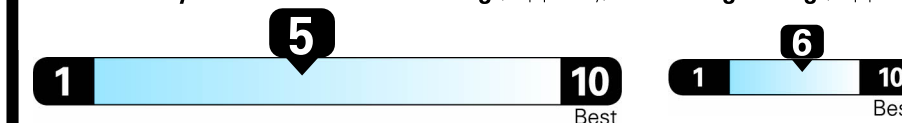

EPA DOT Fuel Economy and Environment

Gasoline Vehicle

Fuel Economy
24 MPG
combined city/hwy city highway
4.2 gallons per 100 miles

SubCompact Cars range from 15 to 119 MPG. The best vehicle rates 119 MPGe.

You spend $1,750

more in fuel costs over 5 years compared to the average new vehicle.

Annual fuel COST $1,750

Fuel Economy & Greenhouse Gas Rating (tailpipe only) **Smog Rating** (tailpipe only)