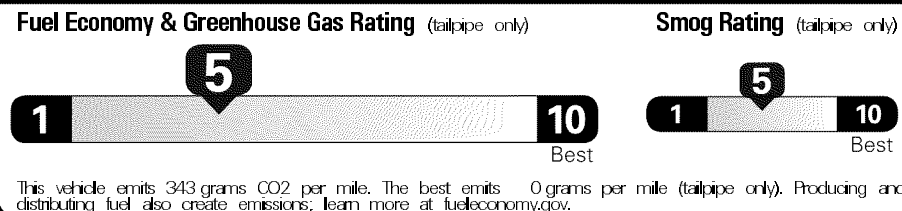

**\$39,600.00**

**EPA DOT Fuel Economy and Environment**

**Gasoline Vehicle**

**You spend \$250 more in fuel costs over 5 years compared to the average new vehicle.**

**Annual fuel cost \$1,450**

Actual results will vary for many reasons, including driving conditions and how you drive and maintain your vehicle. The average new vehicle gets 27 MPG and costs \$7,000 to fuel over 5 years. Cost estimates are based on 15,000 miles per year at \$2.55 per gallon. MPGe is miles per gasoline gallon equivalent. Vehicle emissions are a significant cause of climate change and smog.