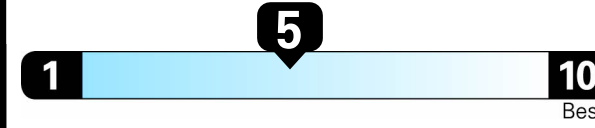

EPA DOT Fuel Economy and Environment

Gasoline Vehicle

2020 Arteon 2.0T SEL R-Line®

Deep Black Pearl Exterior
Titan Black Leather Interior

8-speed Automatic w/ Tiptronic® 4MOTION®

Volkswagen

Fuel Economy
23 MPG
combined city/hwy
20 city
29 highway
4.3 gallons per 100 miles

Large Cars range from 14 to 111 MPG. The best vehicle rates 136 MPGe.

You spend $3,000
more in fuel costs over 5 years
compared to the average new vehicle.

Annual fuel COST
$2,100

Fuel Economy & Greenhouse Gas Rating (tailpipe only)

This vehicle emits 377 grams of CO₂ per mile. The best emits 0 grams per mile (tailpipe only). Producing and distributing fuel also create emissions; learn more at fueleconomy.gov.

Smog Rating (tailpipe only)