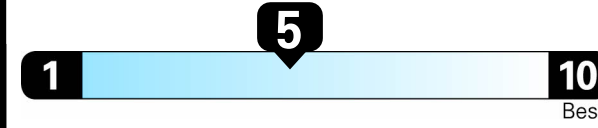

EPA DOT Fuel Economy and Environment

Gasoline Vehicle

2021 Arton 2.0T SEL Premium R-Line®

Lapiz Blue Metallic Exterior
Titan Black Leather Interior

8-speed Automatic w/ Tiptronic® 4MOTION®

Volkswagen

Fuel Economy
24 MPG
combined city/hwy
20 city
31 highway
4.2 gallons per 100 miles

Large Cars range from 14 to 111 MPG. The best vehicle rates 142 MPGe.

You spend $2,750 more in fuel costs over 5 years compared to the average new vehicle.

Annual fuel COST $2,050

Fuel Economy & Greenhouse Gas Rating (tailpipe only)

This vehicle emits 370 grams of CO₂ per mile. The best emits 0 grams per mile (tailpipe only). Producing and distributing fuel also create emissions; learn more at fueleconomy.gov.

Smog Rating (tailpipe only)