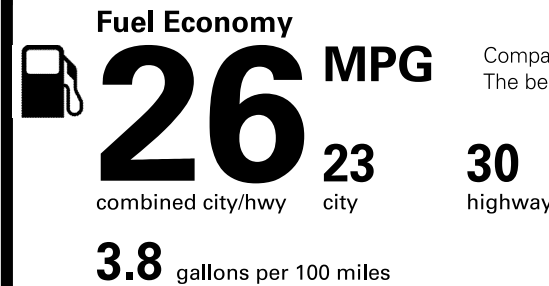

DRIVER CARE PACKAGE

WARRANTY INFORMATION

- Volkswagen New Vehicle Limited Warranty
- 3 years/36,000 miles (whichever occurs first)
- Powertrain Limited Warranty
- 5 years/60,000 miles (whichever occurs first)
- Limited Warranty against Corrosion Perforation - 12 years / unlimited distance
- * Please ask your dealer for a copy of the Volkswagen warranty booklet for details
- 24-HOUR ROADSIDE ASSISTANCE
- * 3 years/36,000 miles (whichever occurs first)
- (Towing, Jump Starts, Tire Changes, Out of Fuel, and Lock-Out)
- Provided by a third party supplier

VOLKSWAGEN CAREFREE MAINTENANCE

Scheduled maintenance services described in the Volkswagen Maintenance booklet are covered at no charge for 12 months/10,000 miles (whichever occurs first)

PACKAGES/OPTIONS

- Lapiz Blue Metallic Exterior
- Titan Black Leather Interior
- 6-Speed DSG® Automatic Transmission

No Charge
No Charge
No Charge

Destination Charge **$820.00**

Total Price: $39,910.00

Fuel, license, title fees, taxes and dealer-installed accessories are not included.

This vehicle is equipped with bumpers that can withstand an impact of 2.5 miles per hour with no damage to the vehicle's body and safety systems, although the bumper and related components may sustain damage. The bumper system on this vehicle conforms to the current Federal bumper standard of 2.5 miles per hour.

Fuel Economy and Environment

Compact Cars range from 14 to 116 MPGe. The best vehicle rates 119 MPGe.

You save $0

in fuel costs over 5 years compared to the average new vehicle.

Annual fuel cost $2,200