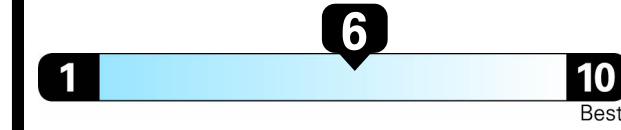

Fuel Economy and Environment

Compact Cars range from 14 to 116 MPGe. The best vehicle rates 119 MPGe.

You save \$0

in fuel costs over 5 years compared to the average new vehicle.

Annual fuel cost \$2,200

Fuel Economy & Greenhouse Gas Rating (tailpipe only)