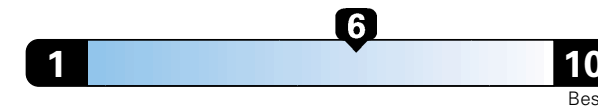

ALFA ROMEO GIULIA SPORT RWD

2018 MODEL YEAR

THIS VEHICLE IS MANUFACTURED TO MEET SPECIFIC UNITED STATES REQUIREMENTS. THIS VEHICLE IS NOT MANUFACTURED FOR SALE OR REGISTRATION OUTSIDE OF THE UNITED STATES.

MANUFACTURER'S SUGGESTED RETAIL PRICE OF THIS MODEL INCLUDING DEALER PREPARATION

Base Price: $37,995

ALFA GIULIA RWD
Exterior Color: Vulcano Black Metallic Exterior Paint
Interior Color: Black / Red Interior Colors
Interior: Leather Seats
Engine: 2.0L 280HP Direct Injection I4 Turbo Engine
Transmission: 8-Speed Automatic Transmission
STANDARD EQUIPMENT (UNLESS REPLACED BY OPTIONAL EQUIPMENT)
FUNCTIONAL/SAFETY FEATURES

Dual Advanced Front Airbags
Supplemental Side-Curtain Front and Rear Airbags
LATCH Ready Child Seat Anchor System
Rear Back-up Camera
Rear Parking Assist Sensors
Passive Entry / Keyless Go
Remote Start System
Stop / Start System
Alfa DNA Drive Mode System
Sport Suspension
Carbon Fiber Drive Shaft
Cruise Control
Power Folding Heated Mirrors
Rain Sensitive Windshield Wipers
Engine Cover with Alfa Romeo Script
Remote Trunk Lid Release

INTERIOR FEATURES
6.5-Inch AM / FM Radio with Bluetooth®
Pre-Wired for Apple Carplay®/Google Android Auto™
8 Speakers
Cluster 7.0-Inch TFT Color Display
USB Media Input Hub w/ Aux
12-Volt Center Console Power Outlet
6-Way Driver / Passenger Seats
Driver / Passenger Power 4-Way Lumbar Adjust
40 / 20 / 40 Rear Seat with Ski Pass-Through
Leather-Wrapped Flat Bottom Steering Wheel
Alfa Romeo Bright Door Sills
Ambient Lighting Package
Auto-Dimming Rear View Inside Mirror
A/C Auto Temperature Control with Dual Zone Control
Driver Side Instrument Panel Storage Bin