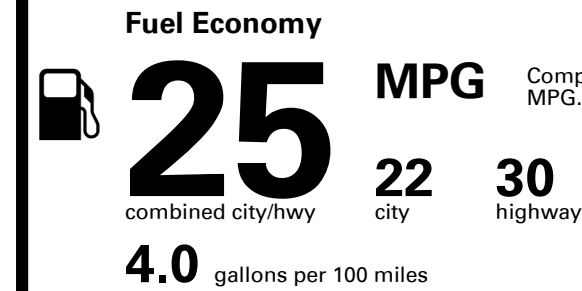

EMISSIONS:
 This vehicle is certified to meet emission requirements in all 50 states

Inland Freight & Handling : \$995.00

TOTAL PRICE: \$36,445.00

283 A 2940KGLOVI

EPA DOT Fuel Economy and Environment

Gasoline Vehicle

Compact Cars range from 14 to 113 MPG. The best vehicle rates 136 MPGe.

You spend \$2,250
more in fuel costs over 5 years
 compared to the average new vehicle.

Annual fuel cost \$1,950

Fuel Economy & Greenhouse Gas Rating (tailpipe only)