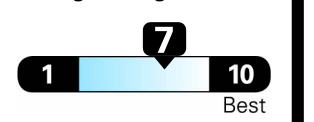

Smog Rating (tailpipe only)

This vehicle emits 282 grams of CO₂ per mile. The best emits 0 grams per mile (tailpipe only). Producing and distributing fuel also create emissions; learn more at fueleconomy.gov.

Actual results will vary for many reasons, including driving conditions and how you drive and maintain your vehicle. The average new vehicle gets 26 MPG and costs $7,000 to fuel over 5 years. Cost estimates are based on 15,000 miles per year at $2.45 per gallon. MPGe is miles per gasoline gallon equivalent. Vehicle emissions are a significant cause of climate change and smog.

fueleconomy.gov

Calculate personalized estimates and compare vehicles