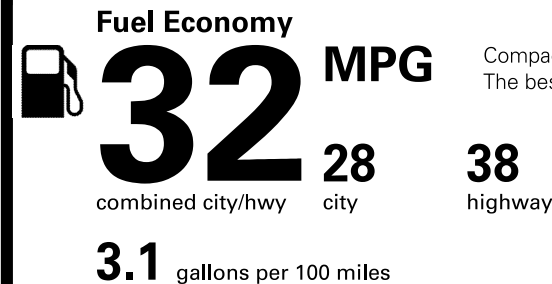

Destination Charge \$820.00

**Total Price: \$23,215.00**

Fuel, license, title fees, taxes and dealer-installed accessories are not included.

This vehicle is equipped with bumpers that can withstand an impact of 2.5 miles per hour with no damage to the vehicle's body and safety systems, although the bumper and related components may sustain damage. The bumper system on this vehicle conforms to the current Federal bumper standard of 2.5 miles per hour.

## EPA DOT Fuel Economy and Environment

Gasoline Vehicle

Compact Cars range from 14 to 116 MPG. The best vehicle rates 119 MPGe.

**You save \$1,250**  
in fuel costs over 5 years compared to the average new vehicle.