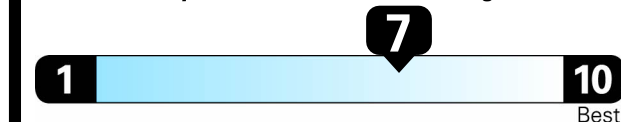

Fuel Economy & Greenhouse Gas Rating (tailpipe only)