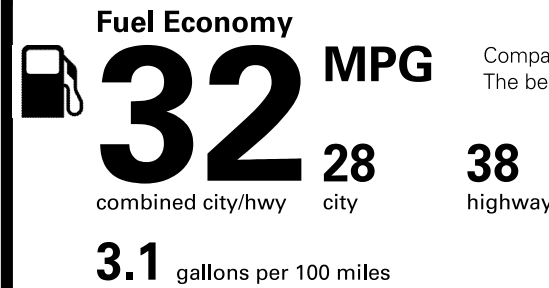

Destination Charge **\$820.00**

Total Price: \$20,085.00

Fuel, license, title fees, taxes and dealer-installed accessories are not included.

This vehicle is equipped with bumpers that can withstand an impact of 2.5 miles per hour with no damage to the vehicle's body and safety systems, although the bumper and related components may sustain damage. The bumper system on this vehicle conforms to the current Federal bumper standard of 2.5 miles per hour.

Fuel Economy and Environment

Compact Cars range from 14 to 116 MPG. The best vehicle rates 119 MPGe.

You save \$1,250
in fuel costs over 5 years compared to the average new vehicle.

Annual fuel cost \$1,150