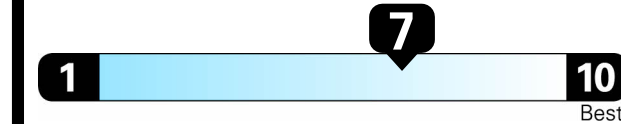

Fuel Economy & Greenhouse Gas Rating (tailpipe only)