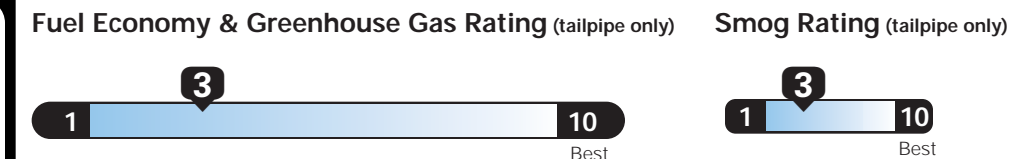

DESTINATION CHARGE $1,395

Package Value Savings of $3,000
Included in Big Horn Price

TOTAL PRICE: * $44,690

WARRANTY COVERAGE
5-year or 60,000-mile Powertrain Limited Warranty.
3-year or 36,000-mile Basic Limited Warranty.
Ask Dealer for a copy of the limited warranties or see your owner's manual for details.

5 YEAR / 60,000 MILE POWERTRAIN WARRANTY

Assembly Point/Port of Entry: WARREN, MICHIGAN, U.S.A.

VIN: 1C6-RR7GT5JS-106608 L4-VON: 8346 S.L. 0905

THIS LABEL IS ADDED TO THIS VEHICLE TO COMPLY WITH FEDERAL LAW. THE LABEL CANNOT BE REMOVED OR ALTERED PRIOR TO DELIVERY TO THE ULTIMATE PURCHASER.
* STATE AND/OR LOCAL TAXES IF ANY, LICENSE AND TITLE FEES AND DEALER SUPPLIED AND INSTALLED OPTIONS AND ACCESSORIES ARE NOT INCLUDED IN THIS PRICE. DISCOUNT, IF ANY, IS BASED ON PRICE OF OPTIONS IF PURCHASED SEPARATELY.

EPA DOT Fuel Economy and Environment

Gasoline Vehicle

Fuel Economy These estimates reflect new EPA methods beginning with 2017 models.
17 MPG Standard pickups range from 15 to 22 MPG. The best vehicle rates 136 MPGe.
combined city/hwy city highway
5.9 gallons per 100 miles

You spend $4,750 more in fuel costs over 5 years compared to the average new vehicle.

Annual fuel COST $2,300

This vehicle emits 527 grams CO2 per mile. The best emits 0 grams per mile (tailpipe only). Producing and distributing fuel also creates emissions; learn more at fuelconomy.gov

Actual results will vary for many reasons, including driving conditions and how you drive and maintain your vehicle. The average new vehicle gets 27 MPG and cost $6,750 to fuel over 5 years. Cost estimates are based on 15,000 miles per year at $2.60 per gallon. MPGe is miles per gasoline gallon equivalent. Vehicle emissions are a significant cause of climate change and smog.

fuelconomy.gov
Calculate personalized estimates and compare vehicles

GOVERNMENT 5-STAR SAFETY RATINGS

Overall Vehicle Score Not Rated
Based on the combined ratings of frontal, side, and rollover. Should ONLY be compared to other vehicles of similar size and weight.

Frontal Crash Driver Passenger ★★★★★
Based on the risk of injury in a frontal impact. Should ONLY be compared to other vehicles of similar size and weight.

Side Crash Front seat Rear seat ★★★★★
Based on the risk of injury in a side impact.

Rollover ★★★
Based on the risk of rollover in a single-vehicle crash.

Star ratings range from 1 to 5 stars (★★★★★) with 5 being the highest.
Source: National Highway Traffic Safety Administration (NHTSA)
www.safercar.gov or 1-888-327-4236

The safety ratings above are based on Federal Government tests of particular vehicles equipped with certain features and options. The performance of this vehicle may differ.

PARTS CONTENT INFORMATION FOR VEHICLES IN THIS CARLINE:
U.S./CANADIAN PARTS CONTENT: 57%
MAJOR SOURCES OF FOREIGN PARTS CONTENT:
MEXICO: 27%
NOTE: PARTS CONTENT DOES NOT INCLUDE FINAL ASSEMBLY, DISTRIBUTION, OR OTHER NON-PARTS COSTS.
FOR THIS VEHICLE:
FINAL ASSEMBLY POINT: WARREN, MICHIGAN, U.S.A.
COUNTRY OF ORIGIN:
ENGINE: MEXICO
TRANSMISSION: GERMANY

Snow Plow Prep Disclaimer
This vehicle not factory equipped for Snow Plow installation - See dealer for details.