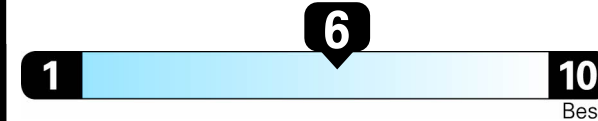

LOC: L 438
Deep Black Pearl Exterior

Dealer Stock Status: SOLD

Titan Black Cloth Interior

VIN: 3VW5T7BU8LM023868

MODEL: BU37V2-2020 Jetta GLI 2.0T S
2020057-ORIGINAL

EPA DOT Fuel Economy and Environment

Gasoline Vehicle

2020 Jetta GLI 2.0T S

Deep Black Pearl Exterior
Titan Black Cloth Interior

6-speed Manual Transmission

Volkswagen

Fuel Economy
28 MPG
combined city/hwy
25 city
33 highway
3.6 gallons per 100 miles

Compact Cars range from 14 to 119 MPG.
The best vehicle rates 136 MPGe.

You save $250
in fuel costs
over 5 years
compared to the
average new vehicle.

Annual fuel COST
$1,450

Fuel Economy & Greenhouse Gas Rating (tailpipe only)

This vehicle emits 319 grams of CO₂ per mile. The best emits 0 grams per mile (tailpipe only). Producing and distributing fuel also create emissions; learn more at fueleconomy.gov.

Smog Rating (tailpipe only)