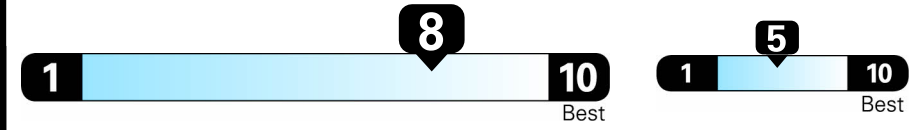

LOC:
Pure White Exterior

Dealer Stock Status: SOLD

Dark Beige Leatherette Interior

VIN: 3VWEB7BU5LM024088

MODEL: BU34NS-2020 Jetta 1.4T SEL
2020077-ORIGINAL

EPA DOT Fuel Economy and Environment

Gasoline Vehicle

2020 Jetta 1.4T SEL

Pure White Exterior
Dark Beige Leatherette Interior

8-speed Automatic w/ Tiptronic®

Volkswagen

Fuel Economy
34 MPG
combined city/hwy
30 city
40 highway
2.9 gallons per 100 miles

Compact Cars range from 14 to 113 MPG.
The best vehicle rates 136 MPGe.

You save
$1,500
in fuel costs
over 5 years
compared to the
average new vehicle.

Annual fuel COST
$1,200

Fuel Economy & Greenhouse Gas Rating (tailpipe only) **8** **Smog Rating** (tailpipe only) **5**

This vehicle emits 261 grams of CO₂ per mile. The best emits 0 grams per mile (tailpipe only). Producing and distributing fuel also create emissions; learn more at fueleconomy.gov.

Actual results will vary for many reasons, including driving conditions and how you drive and maintain your vehicle. The average new vehicle gets 27 MPG and costs $7,500 to fuel over 5 years. Cost estimates are based on 15,000 miles per year at $2.70 per gallon. MPGe is miles per gasoline gallon equivalent. Vehicle emissions are a significant cause of climate change and smog.

fueleconomy.gov

Calculate personalized estimates and compare vehicles

GOVERNMENT 5-STAR SAFETY RATINGS

Overall Vehicle Score ★★★★★

Based on the combined ratings of frontal, side and rollover.
Should ONLY be compared to other vehicles of similar size and weight.

Frontal Crash Driver ★★★★★
Passenger ★★★★★

Based on the risk of injury in a frontal impact.
Should ONLY be compared to other vehicles of similar size and weight.

Side Crash Front Seat ★★★★★
Rear Seat ★★★★★

Based on the risk of injury in a side impact.

Rollover ★★★★★

Based on the risk of rollover in a single-vehicle crash.

Star ratings range from 1 to 5 stars (★★★★★) with 5 being the highest.

Source: National Highway Traffic Safety Administration (NHTSA).

www.safercar.gov or 1-888-327-4236

PARTS CONTENT INFORMATION

For vehicles in this carline:
U.S./CANADIAN PARTS CONTENT: 6%

Major sources of foreign parts content:
MEXICO 32%
BRAZIL 16%

Note: parts content does not include final assembly, distribution or other non-parts costs.

For this vehicle:
Final assembly point:
PUEBLA, MEXICO

Country of origin:

BRAZIL

TRANSMISSION:
JAPAN

VIN: 3VWEB7BU5LM024088

COMM. NUMBER: XG6072

Port of Entry: SAN DIEGO

SOLD TO: 491974
VW CREDIT INC.
1401 FRANKLIN ROAD
LIBERTYVILLE, IL 60048

SHIP TO: 422207
BERGE VOLKSWAGEN
385 W BASELINE RD
GILBERT, AZ 85233

STANDARD FEATURES (unless replaced by packages or options)

PERFORMANCE

- 1.4L TSI® 16-valve DOHC turbocharged 4-cylinder engine w/ direct fuel injection
- Engine Start-Stop System
- Front-wheel drive w/ Driving Mode Selection
- Electro-mechanical power steering w/ variable assistance

SAFETY FEATURES

- 3-point safety belts, all seating positions
- Advanced Airbag Protection System w/ 6 airbags
- Anti-lock Braking System (ABS) w/ disc brakes
- Anti-Slip Regulation (ASR); Engine Brake Assist (EBA)
- Electronic Brake-pressure Distribution (EBD); Hydraulic Brake Assist (HBA)
- Electronic Stability Control (ESC); Electronic Differential Lock (EDL)
- Intelligent Crash Response System (ICRS); Automatic Post-Collision Braking System
- Lower Anchors & Tethers for Children (LATCH)
- Rear View Camera System
- Tire Pressure Monitoring System (TPMS)

EXTERIOR