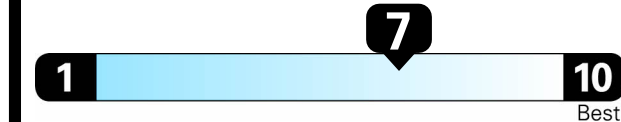

LOC:
Black Uni Exterior

Dealer Stock Status: INVENTORY

Titan Black Leatherette Interior

VIN: 3VWDB7AJ7JM234692

MODEL: 1633F6-2018 Jetta 1.4T SE
2017292-ORIGINAL

2018 Jetta 1.4T SE

Black Uni Exterior Titan Black Leatherette Interior

STANDARD FEATURES (unless replaced by options)

PERFORMANCE

- 1.4L TSI® 16-valve DOHC turbo 4-cylinder engine w/ direct fuel injection
- Electro-mechanical power steering w/ variable assistance
- Four-wheel independent suspension

SAFETY FEATURES

- Driver & front passenger front & side airbag supplemental restraint systems
- Side Curtain Protection® head impact airbags
- 3-point safety belts, all seating positions
- Anti-lock Braking System (ABS) w/ disc brakes
- Anti-Slip Regulation (ASR) & Engine Brake Assist (EBA)
- Electronic Brake-pressure Distribution (EBD) & Hydraulic Brake Assist (HBA)
- Electronic Stability Control (ESC) & Electronic Differential Lock (EDL)
- Intelligent Crash Response System (ICRS)
- Lower Anchors & Tethers for Children (LATCH)
- Tire Pressure Monitoring System (TPMS)

EXTERIOR

- 16" alloy wheels w/ all-season tires
- Halogen headlights w/ LED Daytime Running Lights (DRL)
- Heated, foldable, power adjustable side mirrors w/ integrated turn signals
- Variable intermittent front wipers w/ heated washer nozzles
- Power tilting & sliding sunroof

INTERIOR