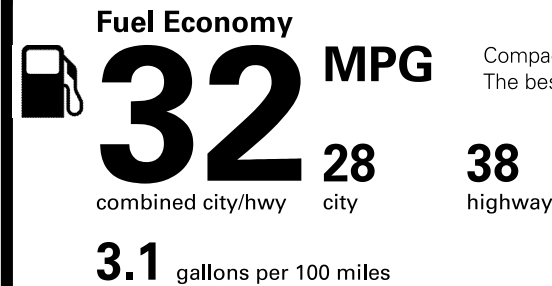

Destination Charge **\$850.00**

**Total Price: \$23,415.00**

Fuel, license, title fees, taxes and dealer-installed accessories are not included.

This vehicle is equipped with bumpers that can withstand an impact of 2.5 miles per hour with no damage to the vehicle's body and safety systems, although the bumper and related components may sustain damage. The bumper system on this vehicle conforms to the current Federal bumper standard of 2.5 miles per hour.

## EPA DOT Fuel Economy and Environment

Gasoline Vehicle

Compact Cars range from 14 to 107 MPG. The best vehicle rates 136 MPGe.

**You save \$1,250**  
in fuel costs over 5 years compared to the average new vehicle.