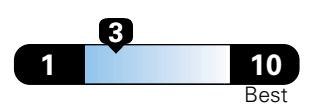

4.2 gallons per 100 miles

You spend
\$2,000
in fuel costs
over 5 years
compared to the
average new vehicle.

Annual fuel cost
\$1,750

Fuel Economy & Greenhouse Gas Rating (tailpipe only)

Smog Rating (tailpipe only)