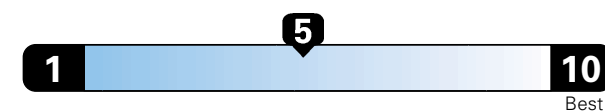

ALFA ROMEO STELVIO TI SPORT AWD

2018 MODEL YEAR

THIS VEHICLE IS MANUFACTURED TO MEET SPECIFIC UNITED STATES REQUIREMENTS. THIS VEHICLE IS NOT MANUFACTURED FOR SALE OR REGISTRATION OUTSIDE OF THE UNITED STATES.

MANUFACTURER'S SUGGESTED RETAIL PRICE OF THIS MODEL INCLUDING DEALER PREPARATION

Base Price: **$43,995**

ALFA STELVIO TI AWD

Exterior Color: Vulcano Black Metallic Exterior Paint

Interior Color: Black/Black Interior Colors

Interior: Sport Leather Seats

Engine: 2.0L I4 Direct Injection Turbo Engine

Transmission: 8-Speed Automatic Transmission

STANDARD EQUIPMENT (UNLESS REPLACED BY OPTIONAL EQUIPMENT)

FUNCTIONAL/SAFETY FEATURES

Supplemental Front Seat-Mounted Side Airbags

LATCH Ready Child Seat Anchor System

Rear Back-Up Camera

Front / Rear Park Assist System

Remote Keyless Entry

Pushbutton Start

Remote Start System

Stop-Start Systems

Alfa DNA Drive Mode System

Carbon Fiber Drive Shaft

Cruise Control

Power Folding Heated Mirrors

Rain Sensitive Windshield Wipers

Heated Washer Nozzles

Power Liftgate with Remote Liftgate Release

Hill Descent Control

Engine Cover with Alfa Romeo Script

Tire Service Kit

INTERIOR FEATURES

Heated Front Seats

Heated Steering Wheel

8.8-Inch AM / FM Bluetooth® Radio

SiriusXM® Sat Radio w/ 1-Yr Radio Subscription

For More Info, Call 800-643-2112

Cluster 7.0-Inch TFT Color Display

8 Speaker Audio System

12V Center Console Power Outlet

Media Input Hub with Aux

Dual Rear Charge USB Ports

Leather-Wrapped Flat Bottom Steering Wheel

Steering Wheel Mounted Audio Controls

Ambient Lighting Package

Auto-Dimming Rear View Mirror with Microphone

A/C Auto Temperature Control w/Dual Zone Control

Driver Side Instrument Panel Storage Bin

Power 6-Way Driver Seat

Power 6-Way Front Passenger Seat

EXTERIOR FEATURES