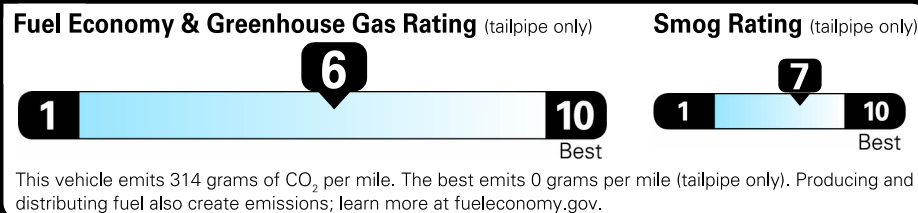

EPA DOT Fuel Economy and Environment

Gasoline Vehicle

2021 Passat 2.0T SE

Tourmaline Blue Metallic Exterior
Titan Black Leatherette Interior

6-speed Automatic w/ Tiptronic®

Volkswagen

Fuel Economy
28 MPG
combined city/hwy
24 city
36 highway
3.6 gallons per 100 miles

Mid-Size Cars range from 14 to 141 MPG.
The best vehicle rates 142 MPGe.

You save $250
in fuel costs over 5 years
compared to the average new vehicle.

Annual fuel COST
$1,450

Actual results will vary for many reasons, including driving conditions and how you drive and maintain your vehicle. The average new vehicle gets 27 MPG and costs $7,500 to fuel over 5 years. Cost estimates are based on 15,000 miles per year at $2.70 per gallon. MPGe is miles per gasoline gallon equivalent. Vehicle emissions are a significant cause of climate change and smog.

fueleconomy.gov

Calculate personalized estimates and compare vehicles

GOVERNMENT 5-STAR SAFETY RATINGS

Overall Vehicle Score Not Rated

Based on the combined ratings of frontal, side and rollover. Should ONLY be compared to other vehicles of similar size and weight.

Frontal Crash	Driver Passenger	Not Rated

Based on the risk of injury in a frontal impact. Should ONLY be compared to other vehicles of similar size and weight.

Side Crash	Front Seat Rear Seat	Not Rated

Based on the risk of injury in a side impact.

Rollover	Not Rated

Based on the risk of rollover in a single-vehicle crash.

Star ratings range from 1 to 5 stars (★★★★★) with 5 being the highest.

Source: National Highway Traffic Safety Administration (NHTSA).

www.safercar.gov or 1-888-327-4236

PARTS CONTENT INFORMATION

For vehicles in this carline:
U.S./CANADIAN PARTS CONTENT: 39%
Major sources of foreign parts content:
MEXICO 41%

Note: parts content does not include final assembly, distribution or other non-parts costs.

For this vehicle:
Final assembly point:
CHATTANOOGA TN, U.S.A.

Country of origin:
ENGINE: MEXICO
TRANSMISSION: JAPAN

VIN: 1VWSA7A31MC014711

COMM. NUMBER: 1R6186

Port of Entry:
US DIRECT SHIPMENT
GVWR: 2,030 kg/ 4,475 lbs
GVWR Threshold:
30.45 kg/ 67.13 lbs
Accessories Weight:
9.12 kg/ 20.1 lbs

SOLD TO: 402203
VOLKSWAGEN OF OAK LAWN
8920 S CICERO AVE
OAK LAWN, IL 60453

SHIP TO: 402203
VOLKSWAGEN OF OAK LAWN
8920 S CICERO AVE
OAK LAWN, IL 60453

STANDARD FEATURES (unless replaced by packages or options)

PERFORMANCE

- 2.0L TSI® 16-valve DOHC turbo 4-cylinder engine w/ Engine Start-Stop System
- Front-wheel drive
- Four-wheel independent suspension
- Electro-mechanical power steering w/ variable assistance

EXTERIOR

- 18" alloy wheels w/ all-season tires
- Automatic, LED headlights & LED Daytime Running Lights (DRL); LED taillights
- Heated, foldable, power adjustable side mirrors w/ integrated turn signals
- Rain-sensing, variable intermittent front wipers
- Power tilting & sliding panoramic sunroof
- Bumperdillo® Protection Plate in chrome for rear bumper

INTERIOR