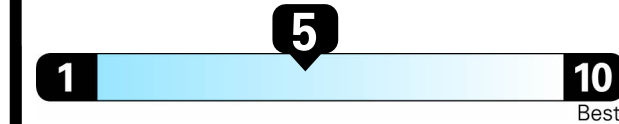

Fuel Economy & Greenhouse Gas Rating (tailpipe only)