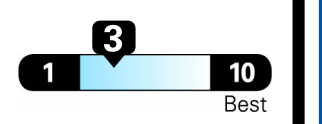

Smog Rating (tailpipe only)

This vehicle emits 391 grams of CO₂ per mile. The best emits 0 grams per mile (tailpipe only). Producing and distributing fuel also create emissions; learn more at fueleconomy.gov.

Actual results will vary for many reasons, including driving conditions and how you drive and maintain your vehicle. The average new vehicle gets 27 MPG and costs $6,750 to fuel over 5 years. Cost estimates are based on 15,000 miles per year at $2.80 per gallon. MPGe is miles per gasoline gallon equivalent. Vehicle emissions are a significant cause of climate change and smog.

fueleconomy.gov

Calculate personalized estimates and compare vehicles