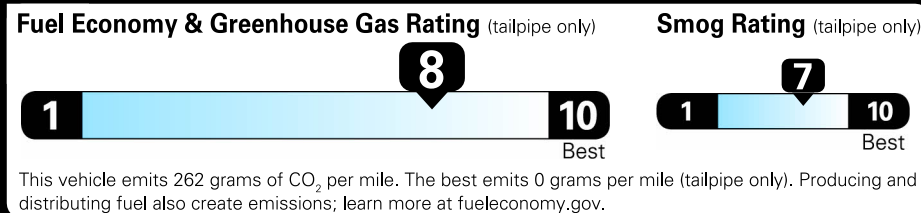

LOC:
Pure White Exterior

Dealer Stock Status: INVENTORY

Titan Black Leatherette Interior

VIN: 3VWC57BU9KM256092

MODEL: BU33MS-2019 Jetta 1.4T SE
2019271-ORIGINAL

EPA DOT Fuel Economy and Environment

Gasoline Vehicle

Fuel Economy
34 MPG
combined city/hwy
30 city
40 highway
2.9 gallons per 100 miles

Compact Cars range from 14 to 119 MPG.
The best vehicle rates 136 MPGe.

You save
$1,500
in fuel costs
over 5 years
compared to the
average new vehicle.

Annual fuel COST
$1,100

Actual results will vary for many reasons, including driving conditions and how you drive and maintain your vehicle. The average new vehicle gets 27 MPG and costs $7,000 to fuel over 5 years. Cost estimates are based on 15,000 miles per year at $2.55 per gallon. MPGe is miles per gasoline gallon equivalent. Vehicle emissions are a significant cause of climate change and smog.

fuelconomy.gov

Calculate personalized estimates and compare vehicles

GOVERNMENT 5-STAR SAFETY RATINGS

Overall Vehicle Score ★★★★★
Based on the combined ratings of frontal, side and rollover.
Should ONLY be compared to other vehicles of similar size and weight.

Frontal Crash Driver ★★★★★
Passenger ★★★★★

Based on the risk of injury in a frontal impact.
Should ONLY be compared to other vehicles of similar size and weight.

Side Crash Front Seat ★★★★★
Rear Seat ★★★★★

Based on the risk of injury in a side impact.

Rollover ★★★★★
Based on the risk of rollover in a single-vehicle crash.

Star ratings range from 1 to 5 stars (★★★★★) with 5 being the highest.

Source: National Highway Traffic Safety Administration (NHTSA).

www.safercar.gov or 1-888-327-4236

This vehicle is equipped with bumpers that can withstand an impact of 2.5 miles per hour with no damage to the vehicle's body and safety systems, although the bumper and related components may sustain damage. The bumper system on this vehicle conforms to the current Federal bumper standard of 2.5 miles per hour.

SOLD TO: 422531
BOB BAKER VOLKSWAGEN
5500 PASEO DEL NORTE
CARLSBAD, CA 92008

SHIP TO: 422531
BOB BAKER VOLKSWAGEN
5500 PASEO DEL NORTE
CARLSBAD, CA 92008

Port of Entry: SAN DIEGO

2019 Jetta 1.4T SE

Pure White Exterior
Titan Black Leatherette Interior

Volkswagen

STANDARD FEATURES (unless replaced by packages or options)

PERFORMANCE

- 1.4L TSI® 16-valve DOHC turbocharged 4-cylinder engine w/ direct fuel injection
- Electro-mechanical power steering w/ variable assistance

SAFETY FEATURES

- 3-point safety belts, all seating positions
- Advanced Airbag Protection System w/ 6 airbags
- Anti-lock Braking System (ABS) w/ disc brakes
- Anti-Slip Regulation (ASR) & Engine Brake Assist (EBA)
- Electronic Brake-pressure Distribution (EBD) & Hydraulic Brake Assist (HBA)
- Electronic Stability Control (ESC) & Electronic Differential Lock (EDL)
- Intelligent Crash Response System (ICRS)
- Lower Anchors & Tethers for CHildren (LATCH)
- Rear View Camera System
- Tire Pressure Monitoring System (TPMS)

EXTERIOR

- 16" alloy wheels w/ all-season tires
- Automatic, LED headlights w/ LED Daytime Running Lights (DRL)
- LED taillights
- Heated, foldable, power adjustable side mirrors
- Variable intermittent front wipers
- Power tilting & sliding panoramic sunroof

INTERIOR