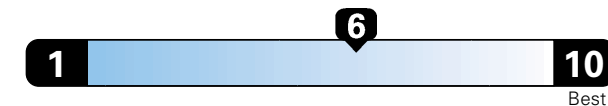

ALFA ROMEO GIULIA SPORT RWD

2019 MODEL YEAR

THIS VEHICLE IS MANUFACTURED TO MEET SPECIFIC UNITED STATES REQUIREMENTS. THIS VEHICLE IS NOT MANUFACTURED FOR SALE OR REGISTRATION OUTSIDE OF THE UNITED STATES.

MANUFACTURER'S SUGGESTED RETAIL PRICE OF THIS MODEL INCLUDING DEALER PREPARATION

Base Price: $38,195

ALFA GIULIA RWD
Exterior Color: Montecarlo Blue Metallic Exterior Paint
Interior Color: Black Interior Color
Interior: Leather Seats
Engine: 2.0L 280HP Turbocharged I4 Engine
Transmission: 8-Speed Automatic Transmission

STANDARD EQUIPMENT (UNLESS REPLACED BY OPTIONAL EQUIPMENT)
FUNCTIONAL/SAFETY FEATURES

Dual Advanced Front Airbags
Supplemental Side-Curtain Front and Rear Airbags
LATCH Ready Child Seat Anchor System
Rear Back-Up Camera
Rear Parking Assist Sensors
Passive Entry / Keyless Go™
Remote-Start System
Stop / Start System
Alfa DNA Drive Mode System
Sport Suspension
Carbon Fiber Drive Shaft
Cruise Control
Power Folding Heated Mirrors
Rain-Sensitive Windshield Wipers
Universal Garage-Door Opener
Remote Trunk Lid Release

INTERIOR FEATURES

6.5-Inch AM / FM Radio with Bluetooth®
Apple CarPlay®
Google Android Auto™
Bluetooth® Handsfree Phone and Audio
Cluster 7.0-Inch TFT Color Display
8-Speaker Audio System
USB Media Input Hub w/ Aux
12-Volt Center Console Power Outlet
Leather-Wrapped Steering Wheel
Steering Wheel Mounted Audio Controls
Power Adjust 6-Way Driver Seat
Power Adjust 6-Way Front Passenger Seat
Power 4-Way Driver Lumbar Adjust
Power 4-Way Passenger Lumbar Adjust
Driver Seat Memory
40 / 20 / 40 Rear Seat with Ski Pass-Through
Alfa Romeo Bright Door Sills
Ambient Lighting Package
Auto-Dimming Rear View Inside Mirror
A/C Auto Temperature Control w/ Dual Zone Control
Driver Side Instrument Panel Storage Bin