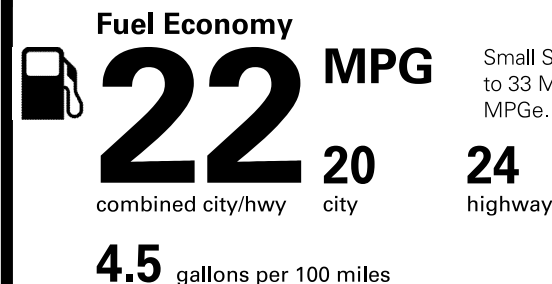

DRIVER CARE PACKAGE

WARRANTY INFORMATION

1. Volkswagen New Vehicle Limited Warranty
     - 3 years/36,000 miles (whichever occurs first)
   - Powertrain Limited Warranty
     - 5 years/60,000 miles (whichever occurs first)
   - Limited Warranty against Corrosion Perforation
     - 12 years/120,000 miles (whichever occurs first)
2. Please ask your dealer for a copy of the Volkswagen warranty booklet for details.
- 24-HOUR ROADSIDE ASSISTANCE
4. * 3 years/36,000 miles (whichever occurs first) (Towing, Jump Starts, Tire Changes, Out of Fuel, and Lock-Out) Provided by a third party supplier

PACKAGES/OPTIONS

- Pure White Exterior
- Beige Leatherette Interior
- Roadside Assistance Kit
- Security Wheel Locks (set of 4)
- 6-Speed Automatic Transmission

- No Charge
- No Charge
- $85.00
- $80.00
- No Charge

Destination Charge **$865.00**

Total Price: $31,125.00

Fuel, license, title fees, taxes and dealer-installed accessories are not included.

PARTS CONTENT INFORMATION

FOR VEHICLES IN THIS CARLINE:	FOR THIS VEHICLE:
U.S./CANADIAN	FINAL ASSEMBLY POINT:
PARTS CONTENT: 1%	OSNABRUCK, GERMANY
MAJOR SOURCES OF FOREIGN	COUNTRY OF ORIGIN:
PARTS CONTENT:	ENGINE: HUNGARY
GERMANY: 49%	TRANSMISSION: JAPAN
HUNGARY: 15%	

NOTE: PARTS CONTENT DOES NOT INCLUDE FINAL ASSEMBLY, DISTRIBUTION OR OTHER NON-PARTS COSTS.

EPA DOT Fuel Economy and Environment

Gasoline Vehicle

Small Sport Utility Vehicles range from 18 to 33 MPG. The best vehicle rates 119 MPGe.

You spend $2,500 more in fuel costs over 5 years compared to the average new vehicle.

Annual fuel cost $1,900