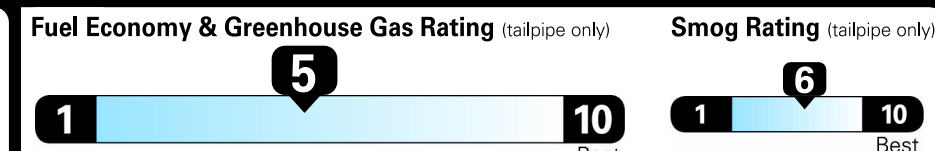

This vehicle emits 412 grams of CO₂ per mile. The best emits 0 grams per mile (tailpipe only). Producing and distributing fuel also create emissions; learn more at fueleconomy.gov.

Actual results will vary for many reasons, including driving conditions and how you drive and maintain your vehicle. The average new vehicle gets 26 MPG and costs $7,000 to fuel over 5 years. Cost estimates are based on 15,000 miles per year at $2.80 per gallon. MPGe is miles per gasoline gallon equivalent. Vehicle emissions are a significant cause of climate change and smog.

fueleconomy.gov

Calculate personalized estimates and compare vehicles

Smartphone QR Code™

GOVERNMENT 5-STAR SAFETY RATINGS

Overall Vehicle Score ★★★★★

Based on the combined ratings of frontal, side and rollover. Should ONLY be compared to other vehicles of similar size and weight.

Frontal Crash Driver Passenger ★★★★★

Based on the risk of injury in a frontal impact. Should ONLY be compared to other vehicles of similar size and weight.

Side Crash Front Seat Rear Seat ★★★★★

Based on the risk of injury in a side impact.

Rollover ★★★★★

Based on the risk of rollover in a single-vehicle crash.

Star ratings range from 1 to 5 stars (★★★★★) with 5 being the highest.

Source: National Highway Traffic Safety Administration (NHTSA).

www.safercar.gov or 1-888-327-4236

Who better to get you into a Volkswagen than us? **Volkswagen Credit**

Volkswagen

Disclaimer: The Monroney describes the vehicle features when the vehicle was first sold/leased to the customer and that as of the present day the actual features on the vehicle might differ from the ones listed on the Monroney label.

The Monroney label is for view only purposes and must not be used to paste on the vehicle as a Monroney sticker for resale.