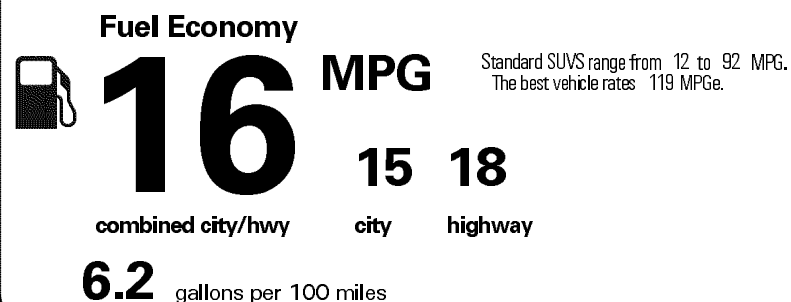

\$51,280.00

EPA DOT Fuel Economy and Environment

Gasoline Vehicle

You spend \$ 6,000 more in fuel costs over 5 years compared to the average new vehicle.

Annual fuel cost \$ 2,600

Actual results will vary for many reasons, including driving conditions and how you drive and maintain your vehicle. The average new vehicle gets 26 MPG and costs \$7,000 to fuel over 5 years. Cost estimates are based on 15,000 miles per year at \$2.80 per gallon. MPGe is miles per gasoline gallon equivalent. Vehicle emissions are a significant cause of climate change and smog.