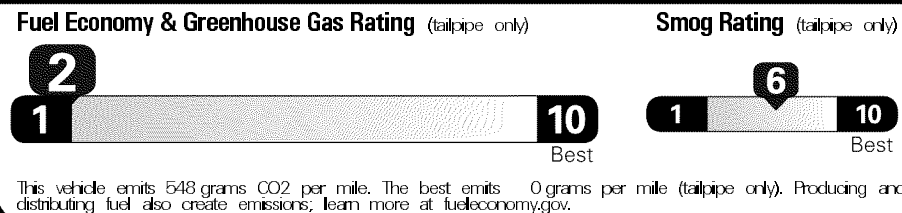

\$51,280.00

EPA DOT Fuel Economy and Environment

Gasoline Vehicle

You spend \$ 6,000 more in fuel costs over 5 years compared to the average new vehicle.

Annual fuel cost \$ 2,600

Actual results will vary for many reasons, including driving conditions and how you drive and maintain your vehicle. The average new vehicle gets 26 MPG and costs \$7,000 to fuel over 5 years. Cost estimates are based on 15,000 miles per year at \$2.80 per gallon. MPGe is miles per gasoline gallon equivalent. Vehicle emissions are a significant cause of climate change and smog.