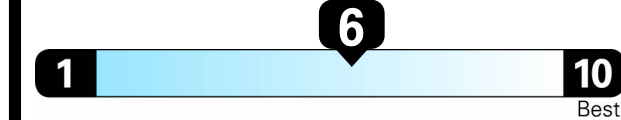

PACKAGES/OPTIONS

- Deep Black Pearl Exterior
- Titan Black Cloth Interior
- 6-Speed Automatic Transmission
- Fleet Vehicle Not For Retail Sale

No Charge
No Charge
No Charge
No Charge

Destination Charge **$850.00**

Total Price: $21,070.00

Fuel, license, title fees, taxes and dealer-installed accessories are not included.

PARTS CONTENT INFORMATION

FOR VEHICLES IN THIS CARLINE:	FOR THIS VEHICLE:
U.S./CANADIAN	FINAL ASSEMBLY POINT:
PARTS CONTENT: 12%	PUEBLA, MEXICO
MAJOR SOURCES OF FOREIGN	COUNTRY OF ORIGIN:
PARTS CONTENT:	ENGINE: MEXICO
MEXICO: 45%	TRANSMISSION: JAPAN

NOTE: PARTS CONTENT DOES NOT INCLUDE FINAL ASSEMBLY, DISTRIBUTION OR OTHER NON-PARTS COSTS.

EPA DOT Fuel Economy and Environment

Gasoline Vehicle

Fuel Economy

29 MPG
combined city/hwy

26 city

33 highway

3.4 gallons per 100 miles

Compact Cars range from 14 to 107 MPG. The best vehicle rates 136 MPGe.

You save $500
in fuel costs over 5 years compared to the average new vehicle.

Annual fuel cost $1,250

Fuel Economy & Greenhouse Gas Rating (tailpipe only)